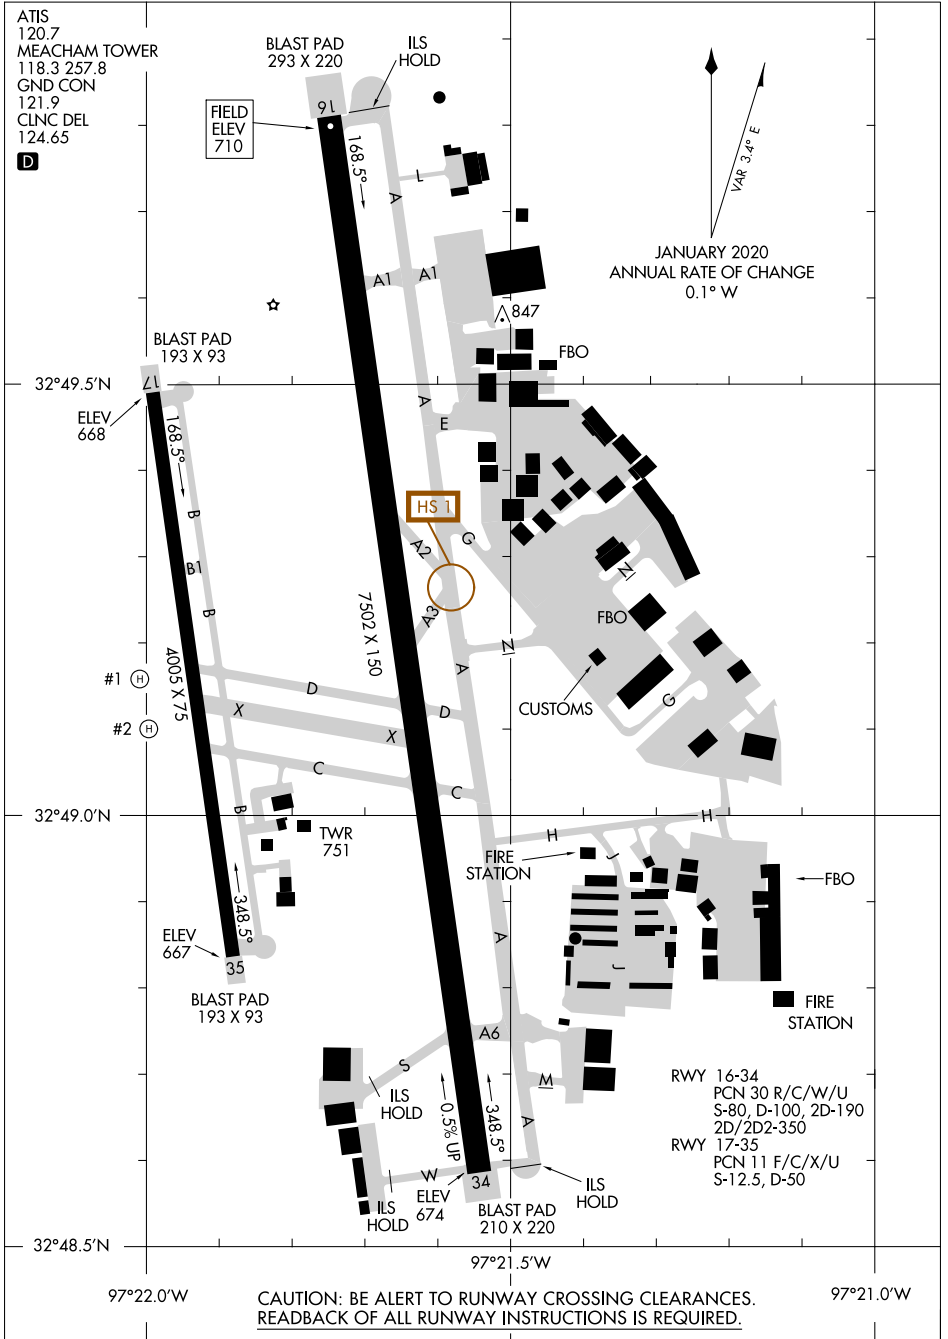

AIRPORT DIAGRAM

FORT WORTH MEACHAM INTL (F'TW)
FORT WORTH, TEXAS

AL-159 (FAA)

SC-2, 08 OCT 2020 to 05 NOV 2020

SC-2, 08 OCT 2020 to 05 NOV 2020

AIRPORT DIAGRAM

FORT WORTH, TEXAS
FORT WORTH MEACHAM INTL (F'TW)

FORT WORTH, TEXAS