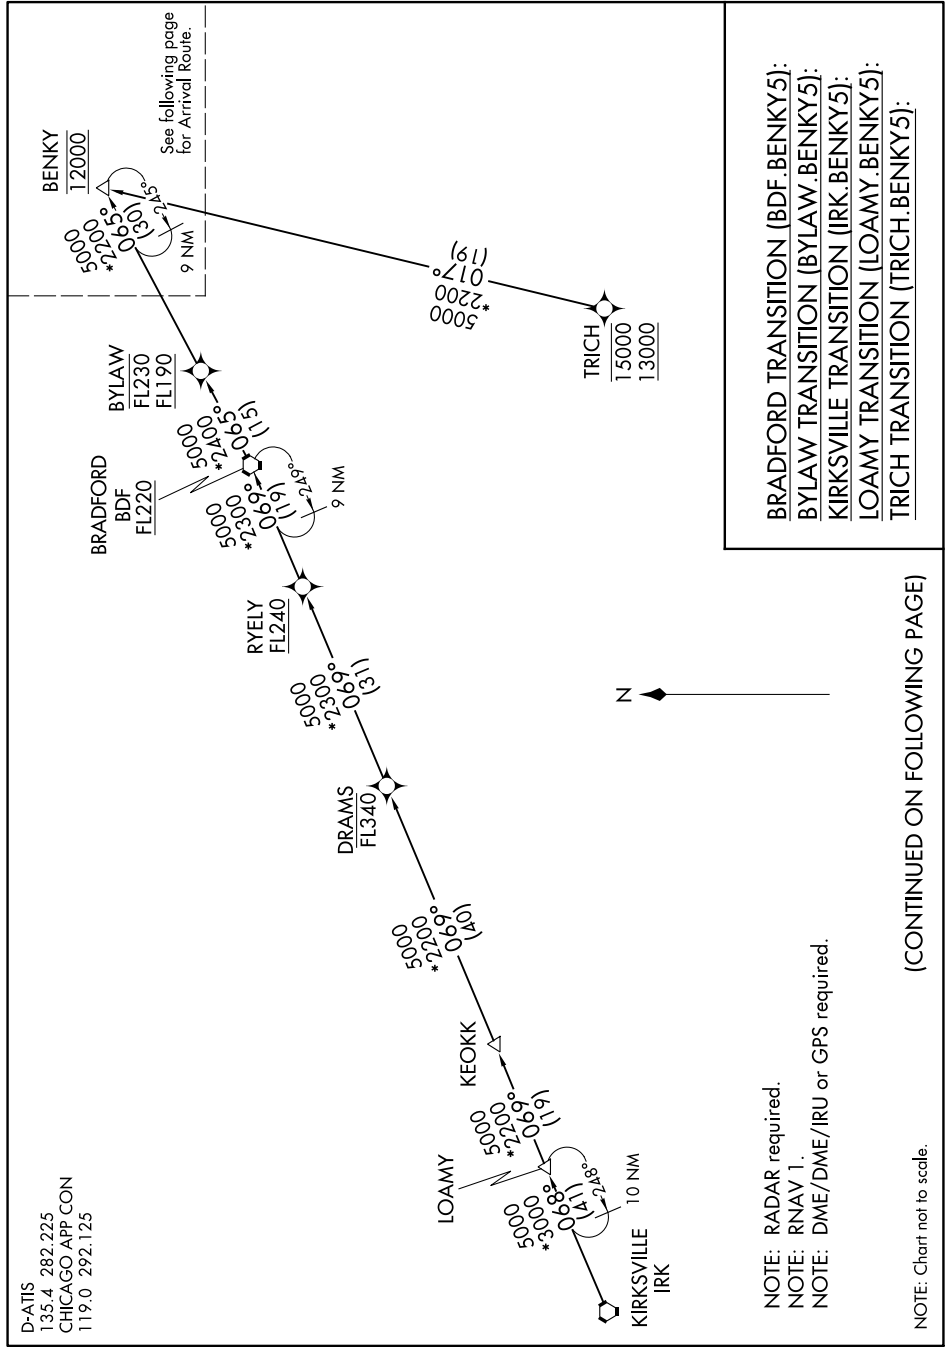

BENKY FIVE ARRIVAL (RNAV) Transition Routes

EC-3, 08 OCT 2020 to 05 NOV 2020

(CONTINUED ON FOLLOWING PAGE)

NOTE: RADAR required.
NOTE: RNAV 1.
NOTE: DME/DME/IRU or GPS required.

NOTE: Chart not to scale.

EC-3, 08 OCT 2020 to 05 NOV 2020