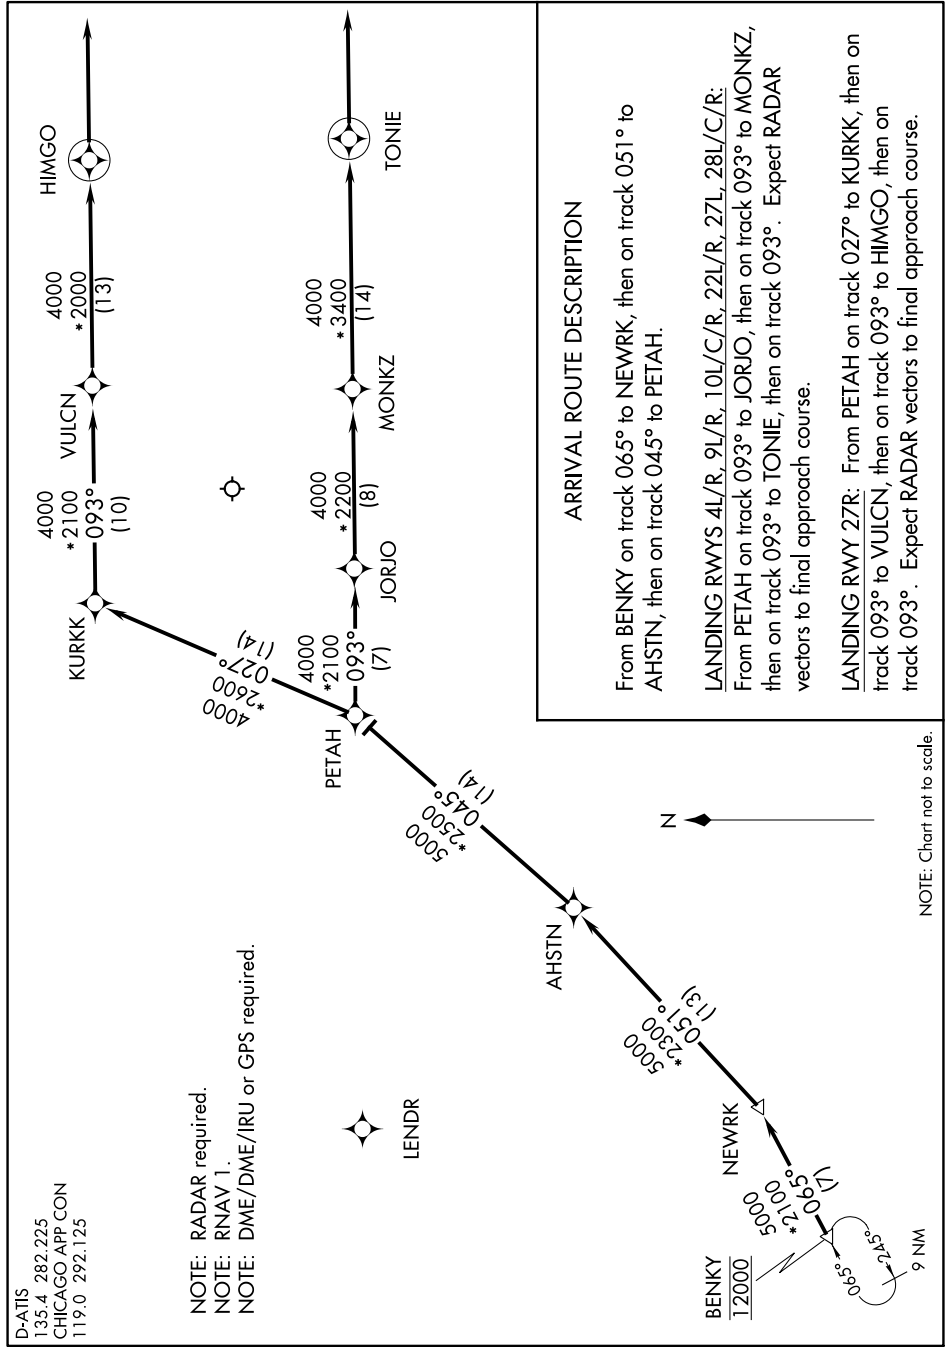

BENKY FIVE ARRIVAL (RNAV) Arrival Routes

EC-3, 08 OCT 2020 to 05 NOV 2020

D-ATIS
135.4 282.225
CHICAGO APP CON
119.0 292.125

NOTE: RADAR required.
NOTE: RNAV 1.
NOTE: DME/DME/IRU or GPS required.

NOTE: Chart not to scale.

EC-3, 08 OCT 2020 to 05 NOV 2020

BENKY FIVE ARRIVAL (RNAV) Arrival Routes