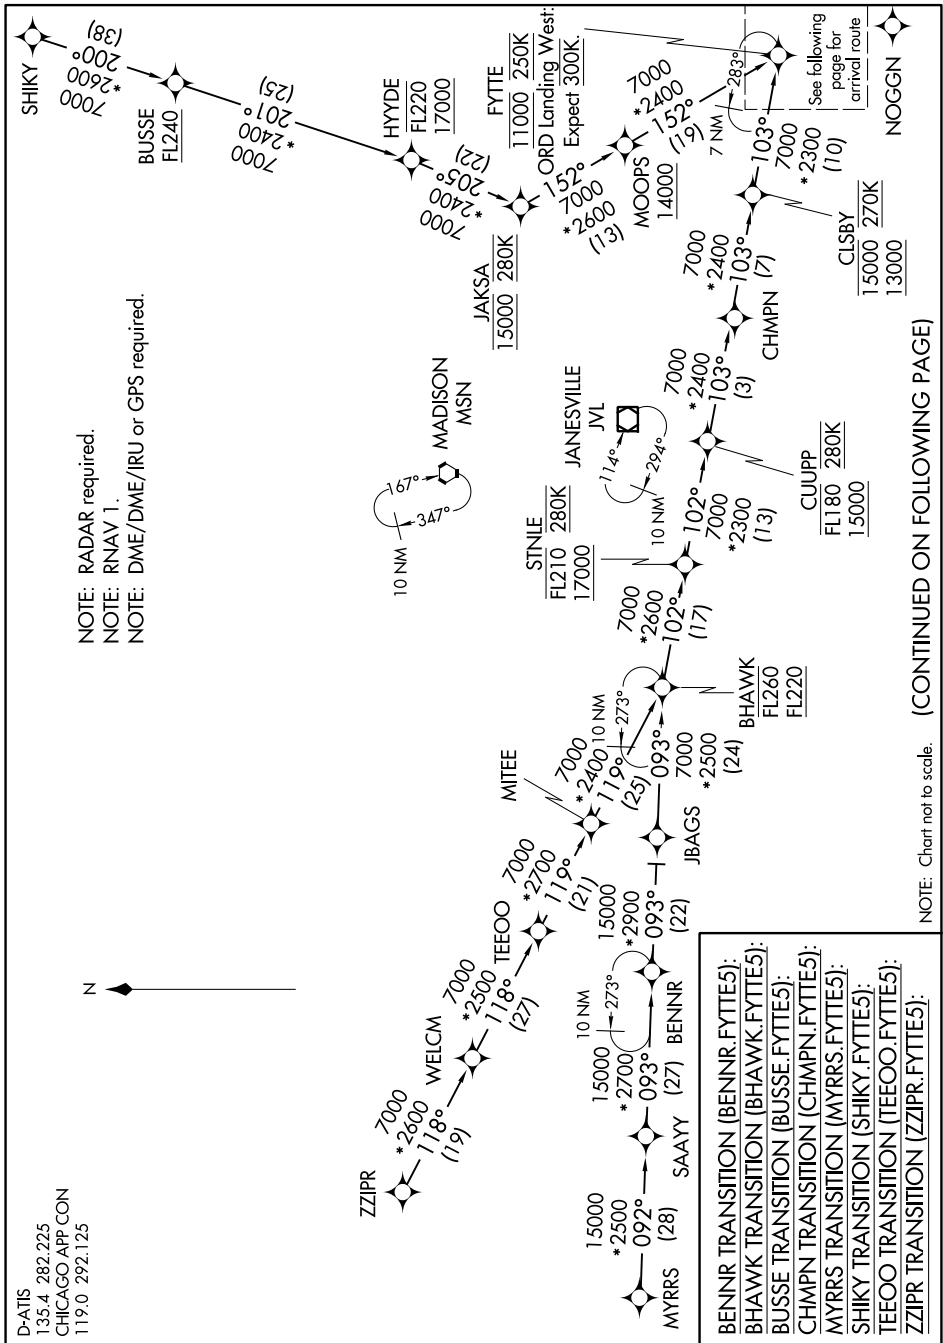

FYTTE FIVE ARRIVAL (RNAV) Transition Routes

EC-3, 08 OCT 2020 to 05 NOV 2020

NOTE: RADAR required.
NOTE: RNAV 1.
NOTE: DME/DME/IRU or GPS required.

NOTE: Chart not to scale. (CONTINUED ON FOLLOWING PAGE)

FYTTE FIVE ARRIVAL (RNAV) Transition Routes

(FYTTE.FYTTE5) 03JAN19

EC-3, 08 OCT 2020 to 05 NOV 2020