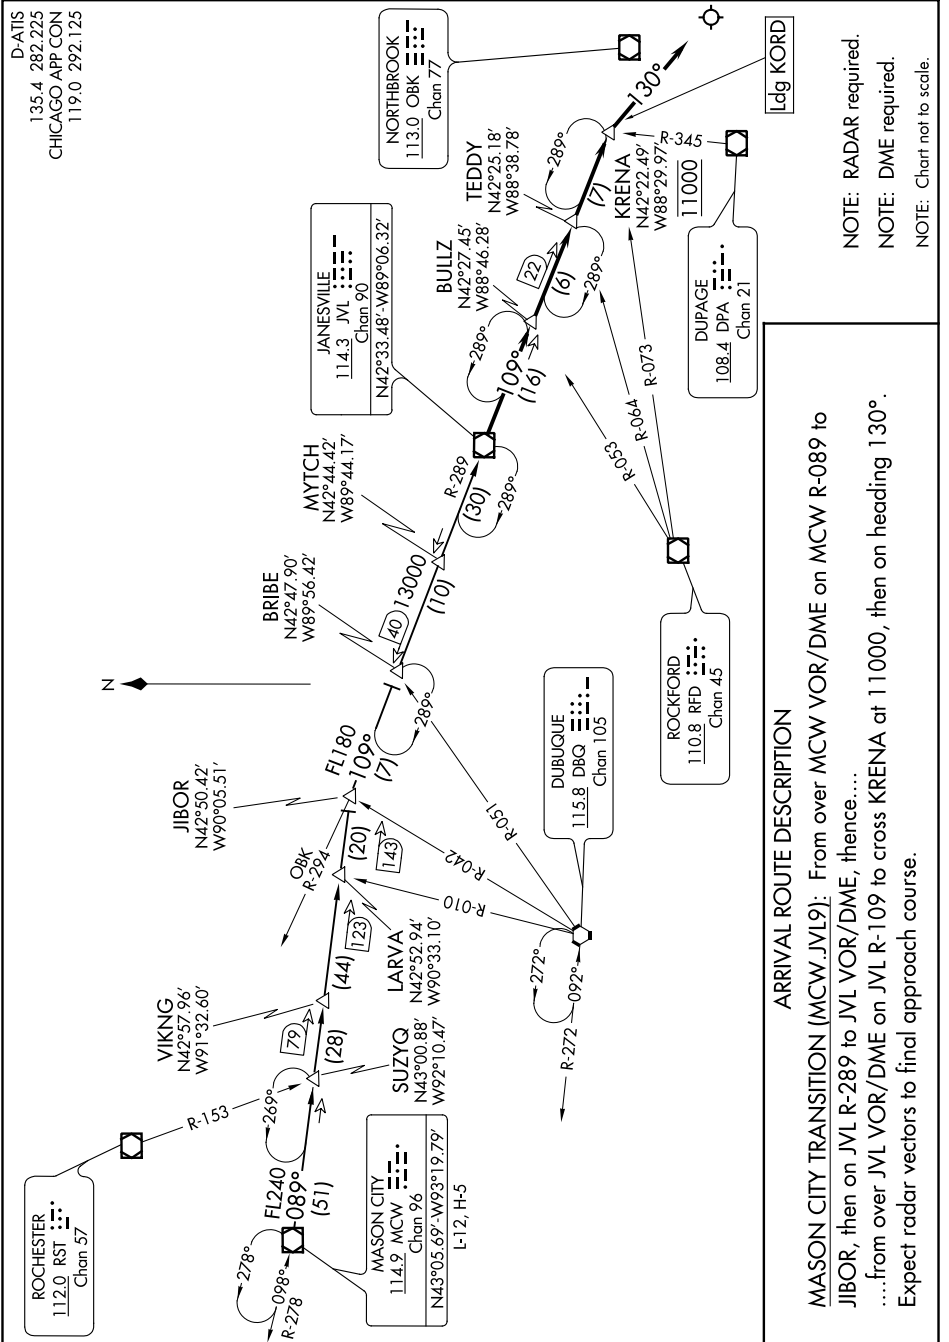

# JANESVILLE NINE ARRIVAL

EC-3, 08 OCT 2020 to 05 NOV 2020