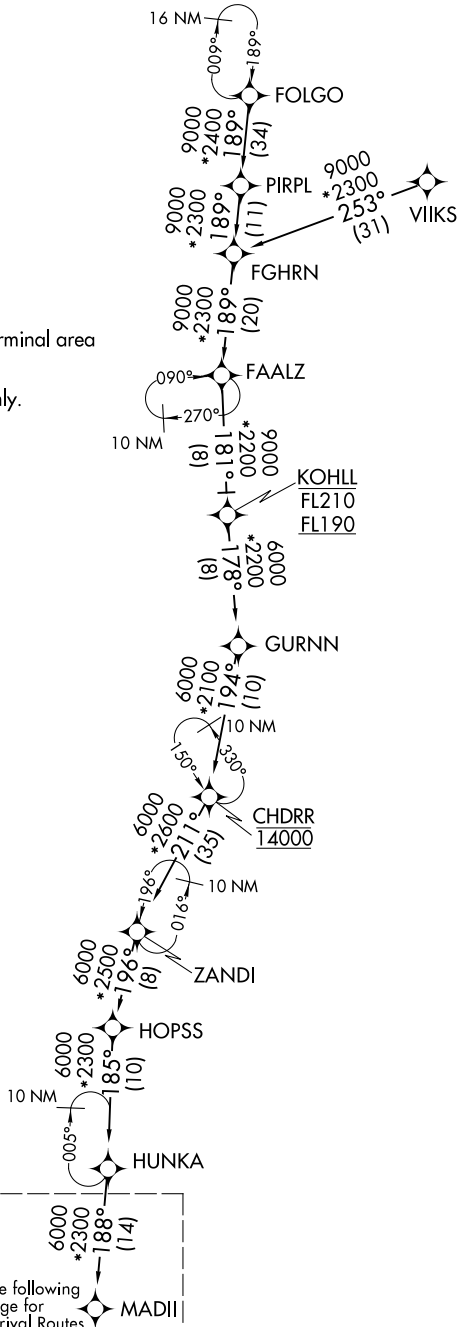

MADII FIVE ARRIVAL (RNAV) Transition Routes

CHICAGO O'HARE INTL (ORD)
CHICAGO, ILLINOIS

D-ATIS
135.4 282.225
CHICAGO APP CON
119.0 292.125

- NOTE: RADAR required.
- NOTE: RNAV 1.
- NOTE: DME/DME/IRU or GPS required.
- NOTE: ZANDI Enroute transition: For Milwaukee terminal area departures only.
- NOTE: FOLGO Enroute transition: ATC assigned only.

- CHDRR TRANSITION (CHDRR.MADII5);
- FAALZ TRANSITION (FAALZ.MADII5);
- FGHRN TRANSITION (FGHRN.MADII5);
- FOLGO TRANSITION (FOLGO.MADII5);
- KOHLL TRANSITION (KOHLL.MADII5);
- PIRPL TRANSITION (PIRPL.MADII5);
- VIIKS TRANSITION (VIIKS.MADII5);
- ZANDI TRANSITION (ZANDI.MADII5);

(CONTINUED ON FOLLOWING PAGE)

NOTE: Chart not to scale.

See following page for Arrival Routes.