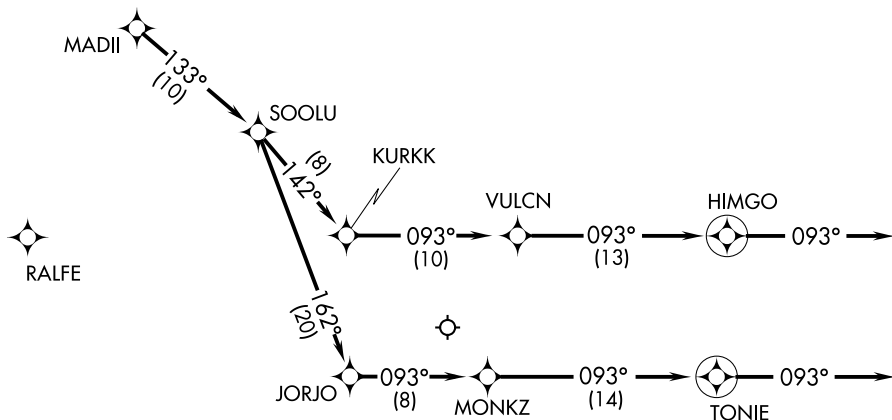

MADII FIVE ARRIVAL (RNAV) Arrival Routes

D-ATIS
135.4 282.225
CHICAGO APP CON
119.0 292.125

NOTE: RADAR required.

NOTE: RNAV 1.

NOTE: DME/DME/IRU or GPS required.

NOTE: Chart not to scale.

ARRIVAL ROUTE DESCRIPTION

From MADII on track 133° to SOOLU.

LANDING RUNWAYS 4L/R, 9L/R, 10L/C/R, 22L/R, 27L/R: From SOOLU on track 142° to KURKK, then on track 093° to VULCN, then on track 093° to HIMGO, then on track 093°. Expect RADAR vectors to final approach course.

LANDING RUNWAYS 28L/C/R: From SOOLU on track 162° to JORJO, then on track 093° to MONKZ, then on track 093° to TONIE, then on track 093°. Expect RADAR vectors to final approach course.