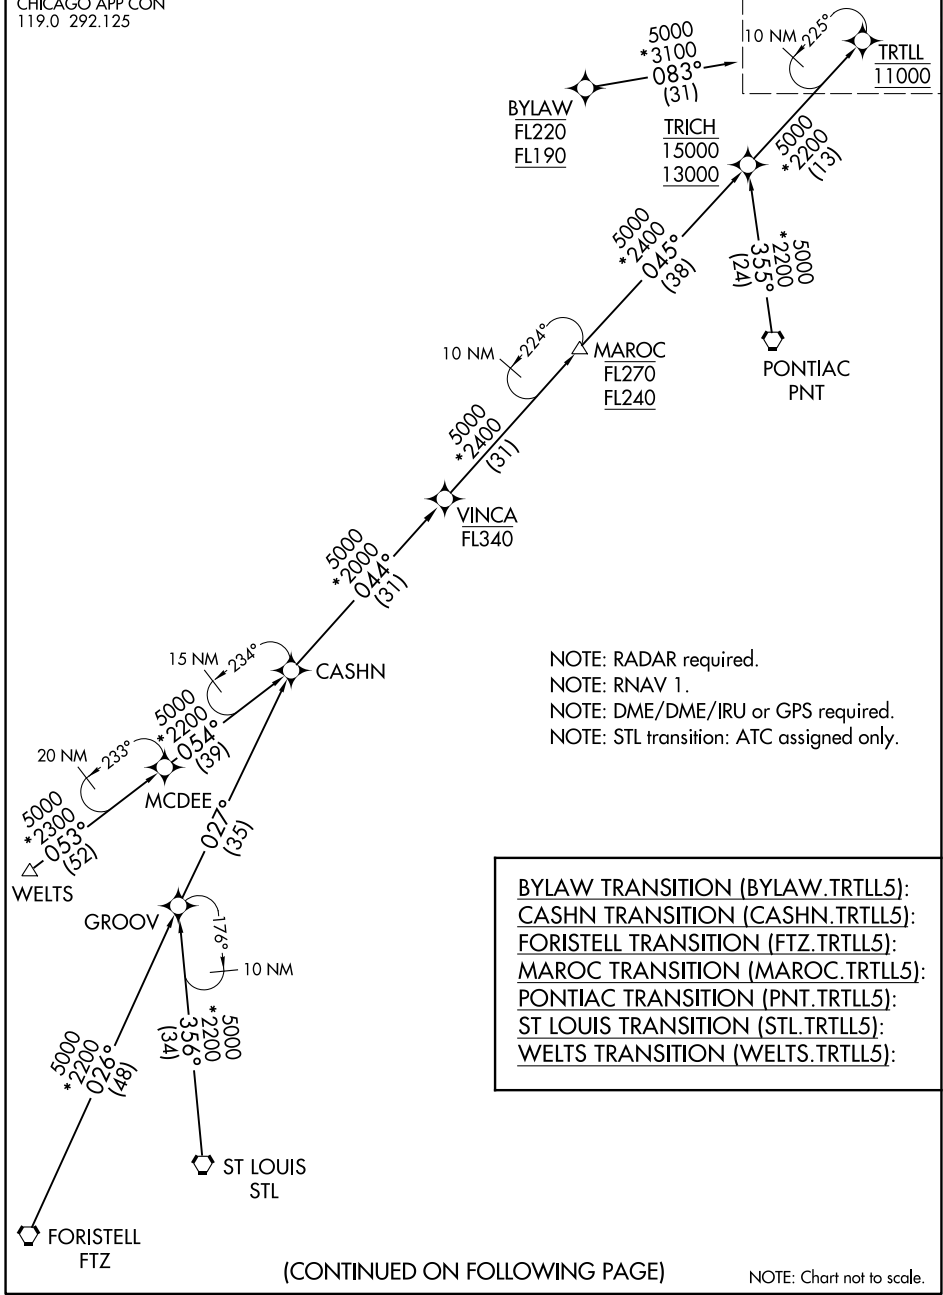

TRTLL FIVE ARRIVAL (RNAV) Transition Routes

CHICAGO O'HARE INTL (ORD)  
CHICAGO, ILLINOIS

D-ATIS  
135.4 282.225  
CHICAGO APP CON  
119.0 292.125

See following page for  
Arrival Routes

EC-3, 08 OCT 2020 to 05 NOV 2020

EC-3, 08 OCT 2020 to 05 NOV 2020

(CONTINUED ON FOLLOWING PAGE)

NOTE: Chart not to scale.

TRTLL FIVE ARRIVAL (RNAV) Transition Routes

CHICAGO, ILLINOIS  
CHICAGO O'HARE INTL (ORD)