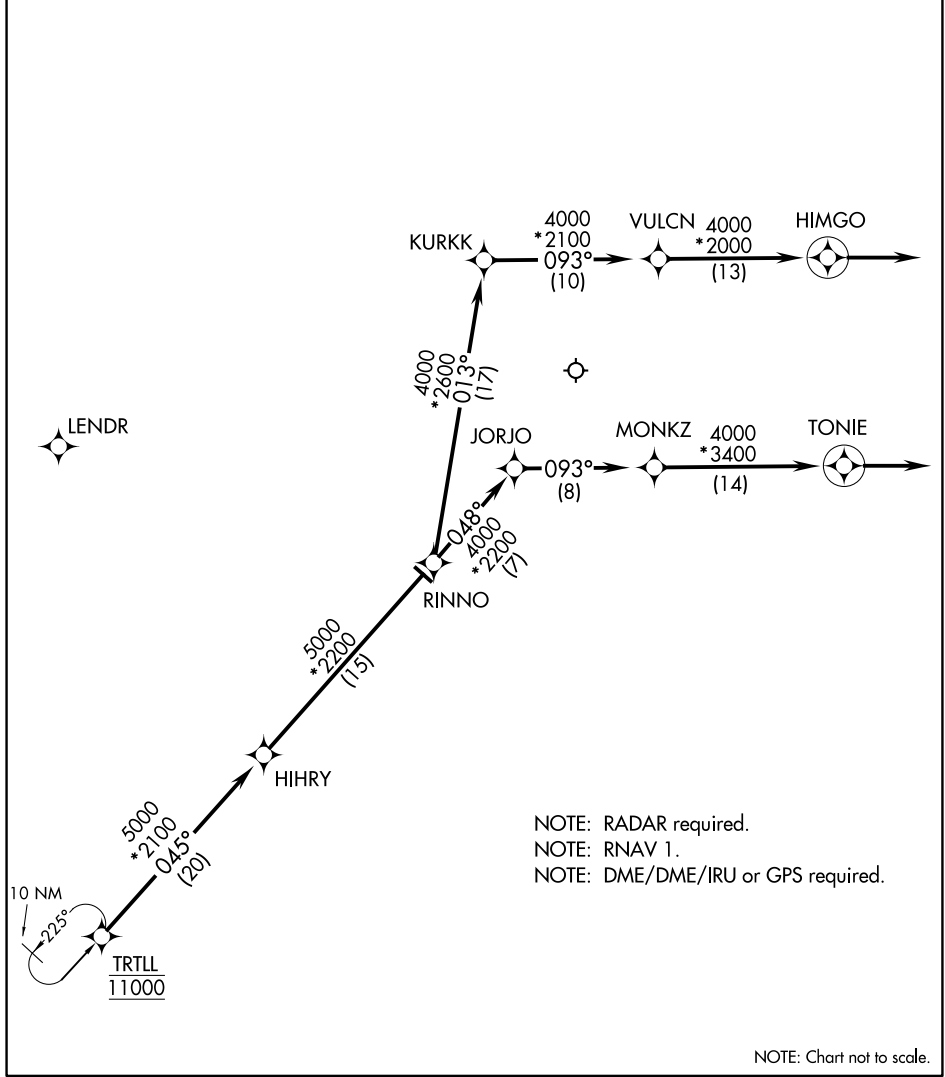

TRTLL FIVE ARRIVAL (RNAV) Arrival Routes

ARRIVAL ROUTE DESCRIPTION

From TRTLL on track 045° to HIHRY, then on track 045° to RINNO.

LANDING RWY 27R: From RINNO on track 013° to KURKK, then on track 093° to VULCN, then on track 093° to HIMGO, then on track 093°. Expect RADAR vectors to final approach course.

LANDING RWYS 4L/R, 9L/R, 10L/C/R, 22L/R, 27L, 28L/C/R: From RINNO on track 048° to JORJO, then on track 093° to MONKZ, then on track 093° to TONIE, then on track 093°. Expect RADAR vectors to final approach course.

D-ATIS
135.4 282.225
CHICAGO APP CON
119.0 292.125

EC-3, 08 OCT 2020 to 05 NOV 2020

EC-3, 08 OCT 2020 to 05 NOV 2020

NOTE: Chart not to scale.

TRTLL FIVE ARRIVAL (RNAV) Arrival Routes