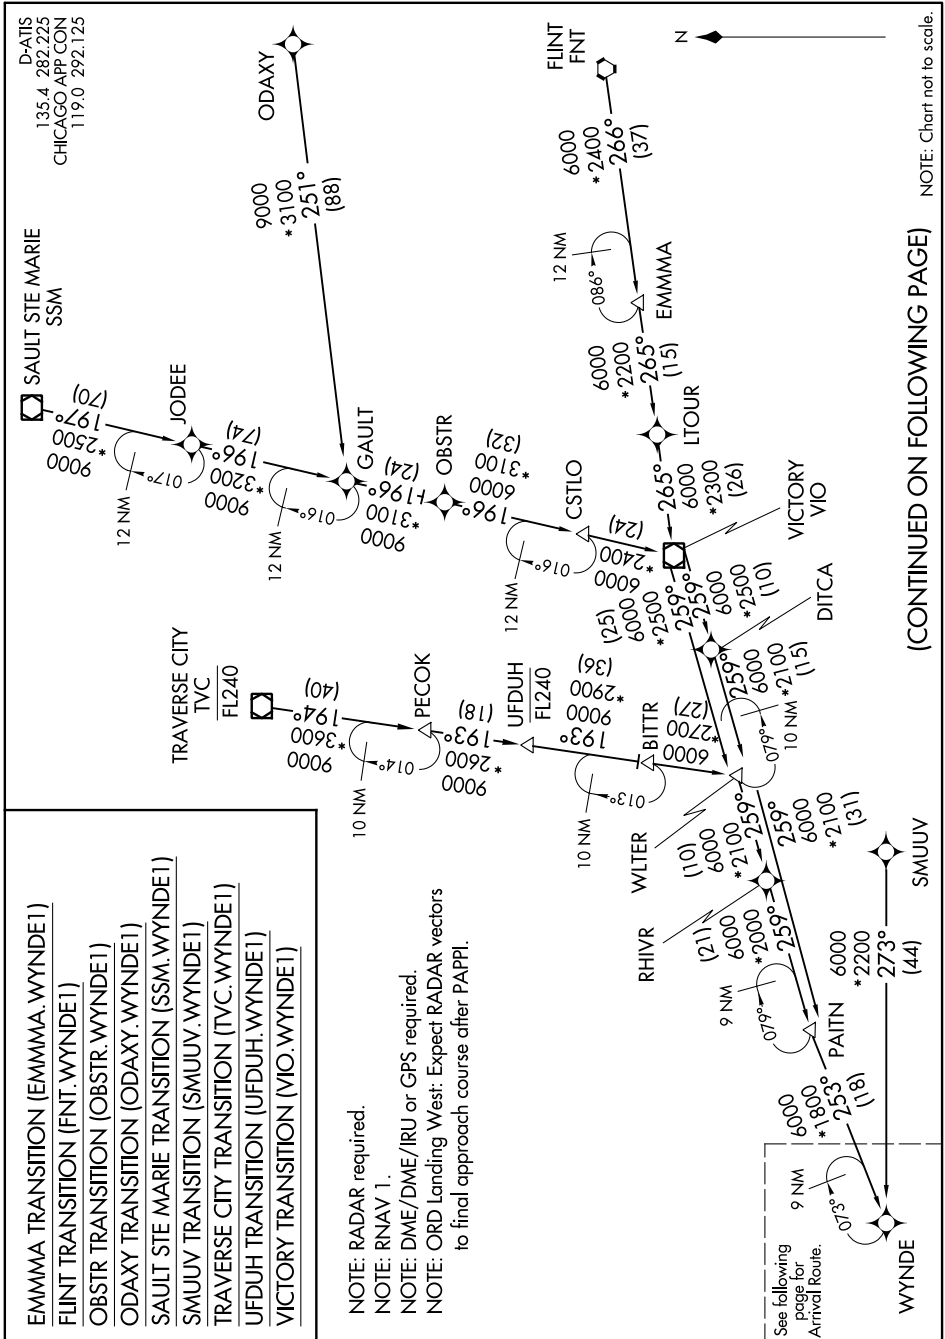

WYNDE ONE ARRIVAL (RNAV) Transition Routes

CHICAGO, ILLINOIS

EC-3, 08 OCT 2020 to 05 NOV 2020

(CONTINUED ON FOLLOWING PAGE)

EC-3, 08 OCT 2020 to 05 NOV 2020

WYNDE ONE ARRIVAL (RNAV) Transition Routes