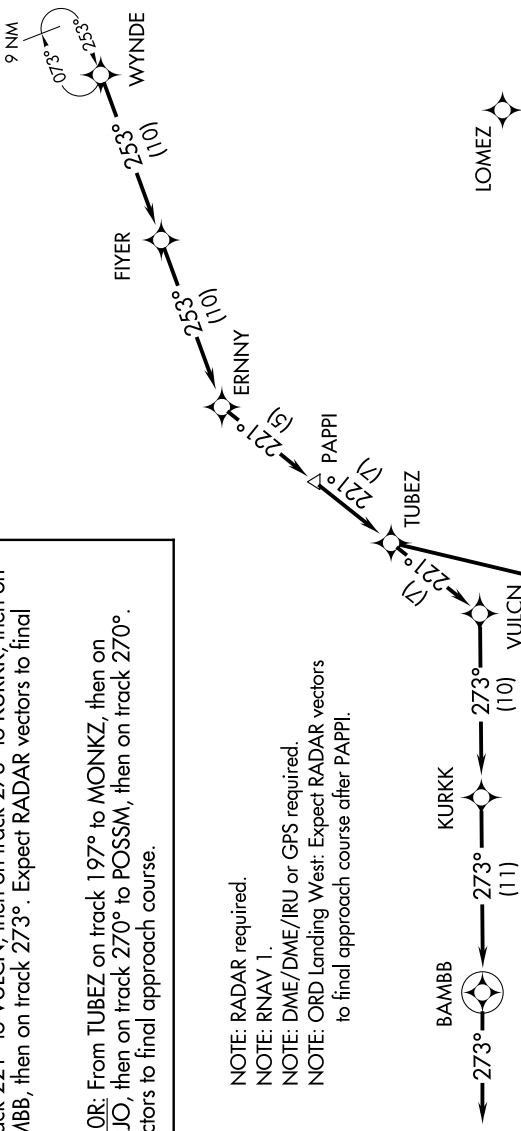

WYNDE ONE ARRIVAL (RNAV) Arrival Routes

EC-3, 08 OCT 2020 to 05 NOV 2020

ARRIVAL ROUTE DESCRIPTION

From WYNDE on track 253° to FIYER, then on track 253° to ERNNY, then on track 221° to PAPPY, then on track 221° to TUBEZ.

LANDING RWYS 4L/R, 9L/R, 10L/C, 22L/R, 27L/R, 28L/C/R:

From TUBEZ on track 221° to VULCN, then on track 273° to KURKK, then on track 273° to BAMB, then on track 273°. Expect RADAR vectors to final approach course.

LANDING RWY 10R: From TUBEZ on track 197° to MONKZ, then on track 273° to JORJO, then on track 270° to POSSM, then on track 270°. Expect RADAR vectors to final approach course.

NOTE: RADAR required.

NOTE: RNAV 1.

NOTE: DME/DME/IRU or GPS required.

NOTE: ORD Landing West: Expect RADAR vectors to final approach course after PAPPY.

D-ATIS
135.4 282.225
CHICAGO APP CON
119.0 292.125

NOTE: Chart not to scale.

EC-3, 08 OCT 2020 to 05 NOV 2020