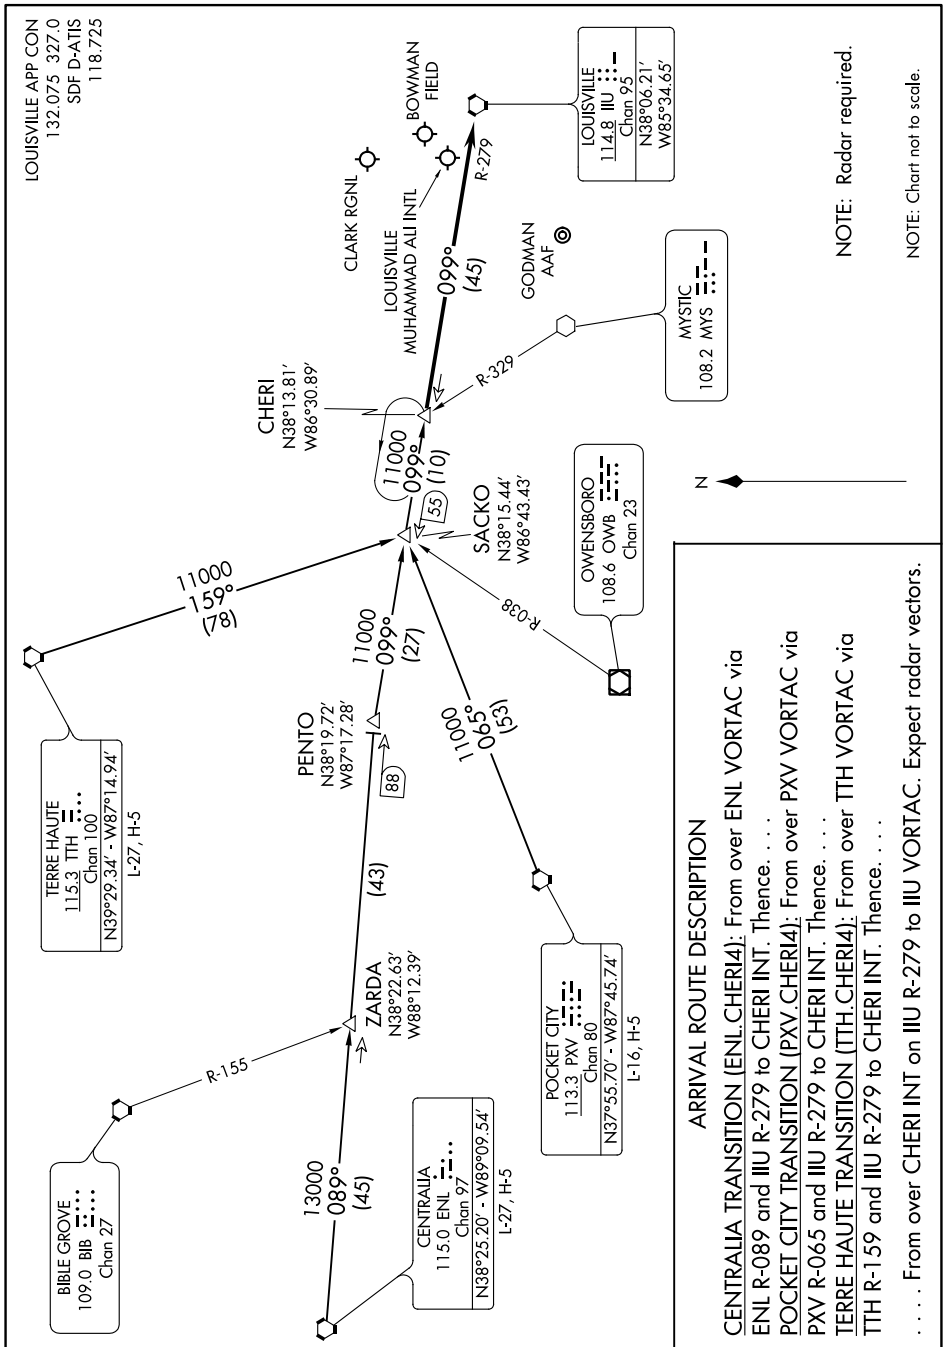

CHERI FOUR ARRIVAL

LOUISVILLE, KENTUCKY

SE-1, 08 OCT 2020 to 05 NOV 2020

SE-1, 08 OCT 2020 to 05 NOV 2020

CHERI FOUR ARRIVAL

LOUISVILLE, KENTUCKY