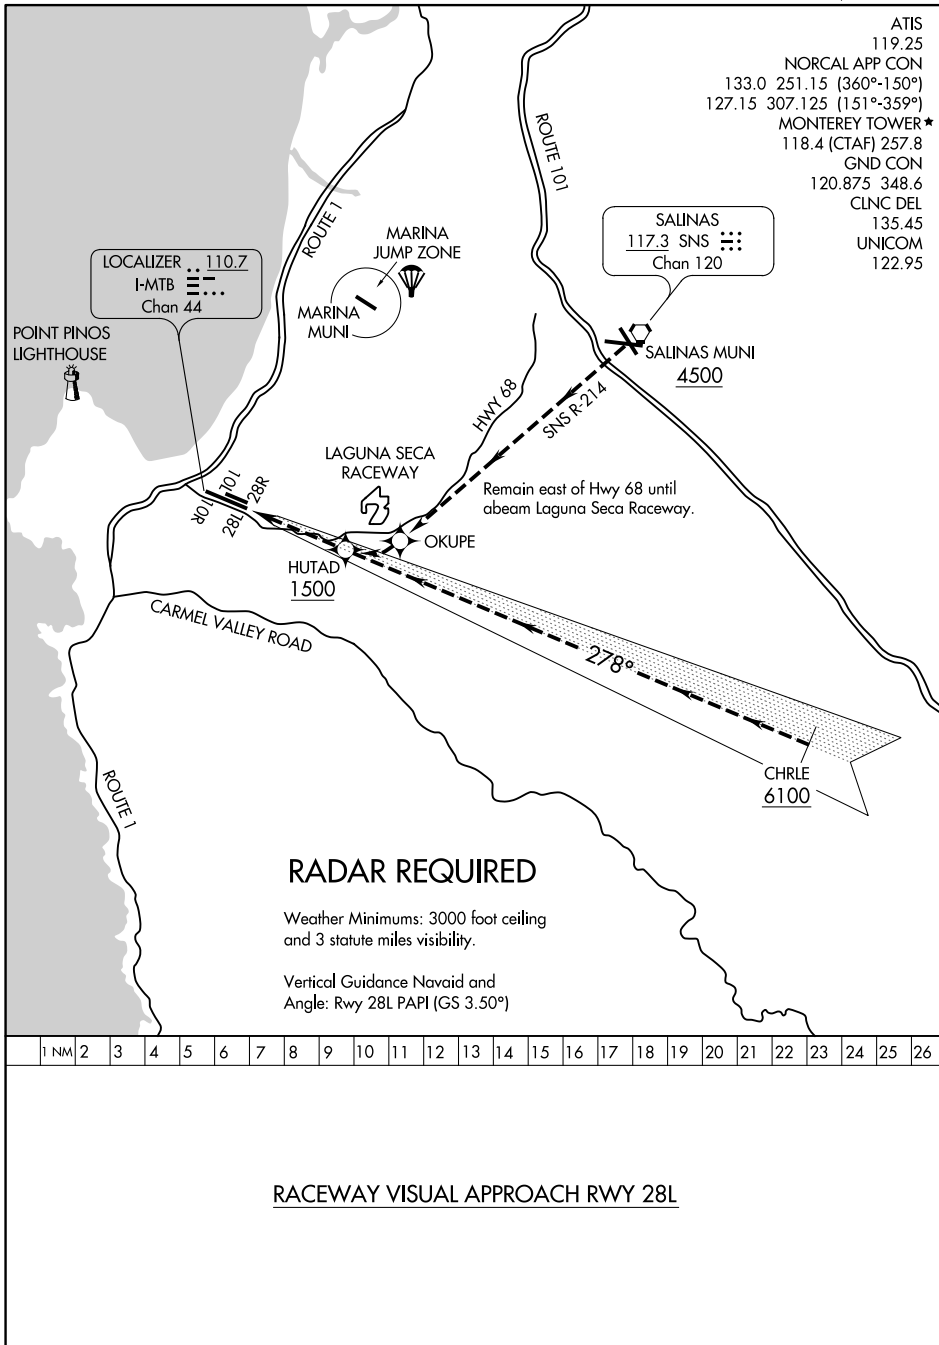

RACEWAY VISUAL RWY 28L

AL-271 (FAA)

MONTEREY RGNL (MRY)
MONTEREY, CALIFORNIA

SW-2, 08 OCT 2020 to 05 NOV 2020

SW-2, 08 OCT 2020 to 05 NOV 2020

RACEWAY VISUAL RWY 28L

Orig 05DEC19

36°35'N-121°51'W

MONTEREY, CALIFORNIA
MONTEREY RGNL (MRY)