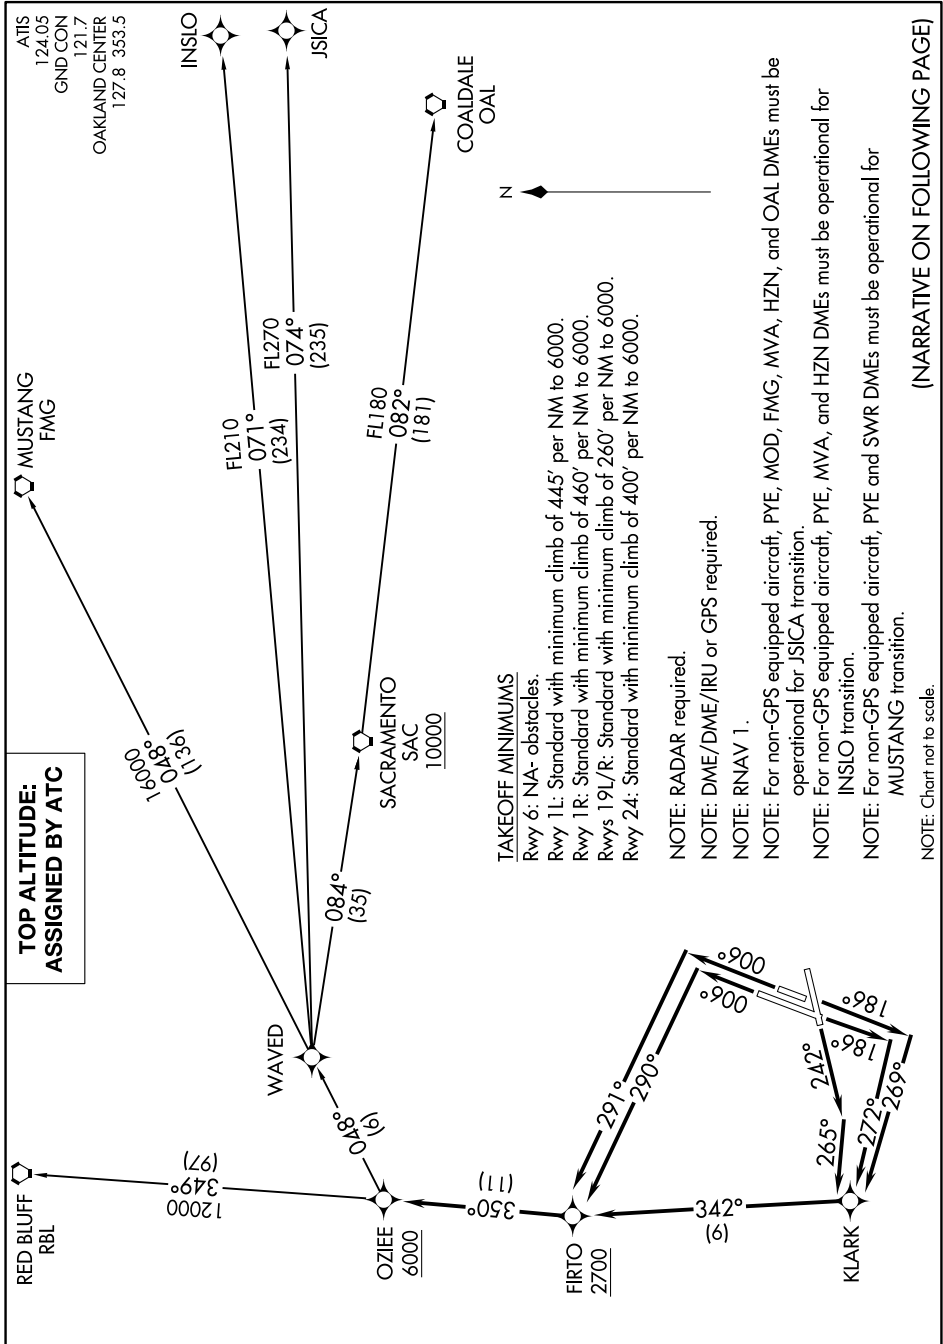

# OZIEE FOUR DEPARTURE (RNAV)

AL-281 (FAA)

NAPA COUNTY (APC)  
NAPA, CALIFORNIA

0200Z 08 OCT 2020 to 05 NOV 2020 'Z-WS

(NARRATIVE ON FOLLOWING PAGE)

# OZIEE FOUR DEPARTURE (RNAV)

SW-2, 08 OCT 2020 to 05 NOV 2020