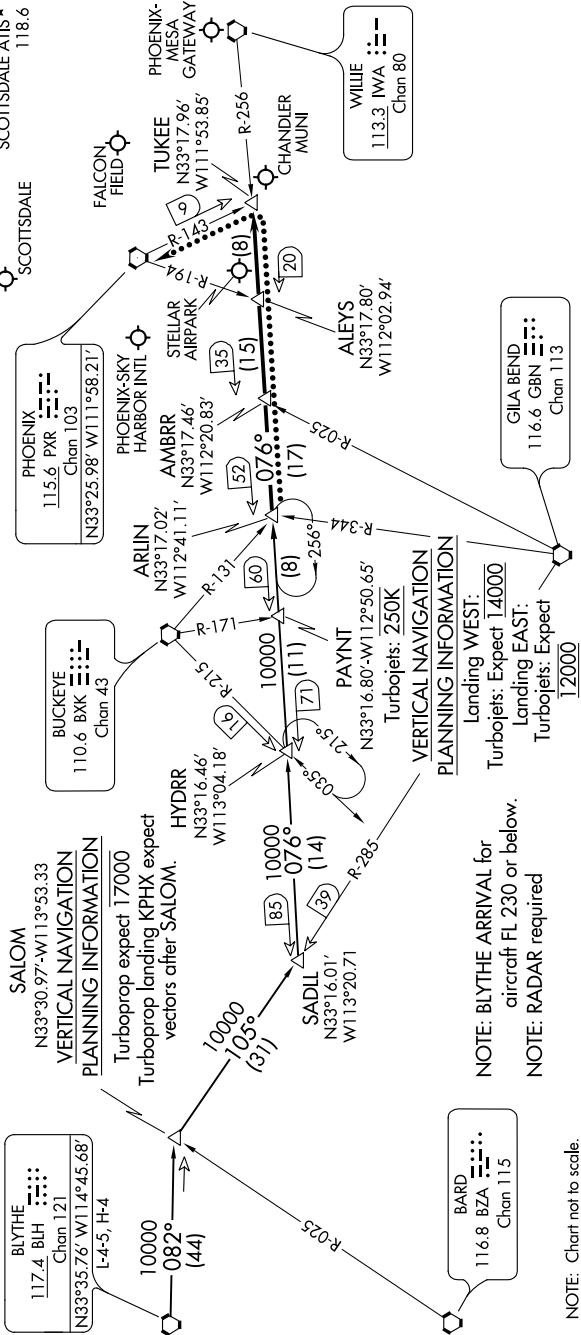

BLYTHE FIVE ARRIVAL

AL-322 (FAA)

PHOENIX, ARIZONA

0200 20N 09 50 01 0202Z LCO 80 'M-S

ARRIVAL ROUTE DESCRIPTION

BLYTHE TRANSITION (BLH.BLH5): From over BLH VORTAC on BLH R-082 to SALOM, then on GBN R-285 and IWA R-256 to ARLIN. Thence

PHOENIX SKY HARBOR INTL: Rwy 7L/R or 8: From over ARLIN, expect vectors to final approach course; Rwy 25L/R or 26: From over ARLIN, on IWA R-256 to TUKEE. Expect vectors to final approach course prior to TUKEE.
SATELLITE AIRPORTS: Expect vectors after passing SALOM.

LOST COMMUNICATIONS: After ARLIN, on IWA R-256 and PXR R-143 to PXR VORTAC.

BLYTHE FIVE ARRIVAL

PHOENIX, ARIZONA

SW-4, 08 OCT 2020 to 05 NOV 2020