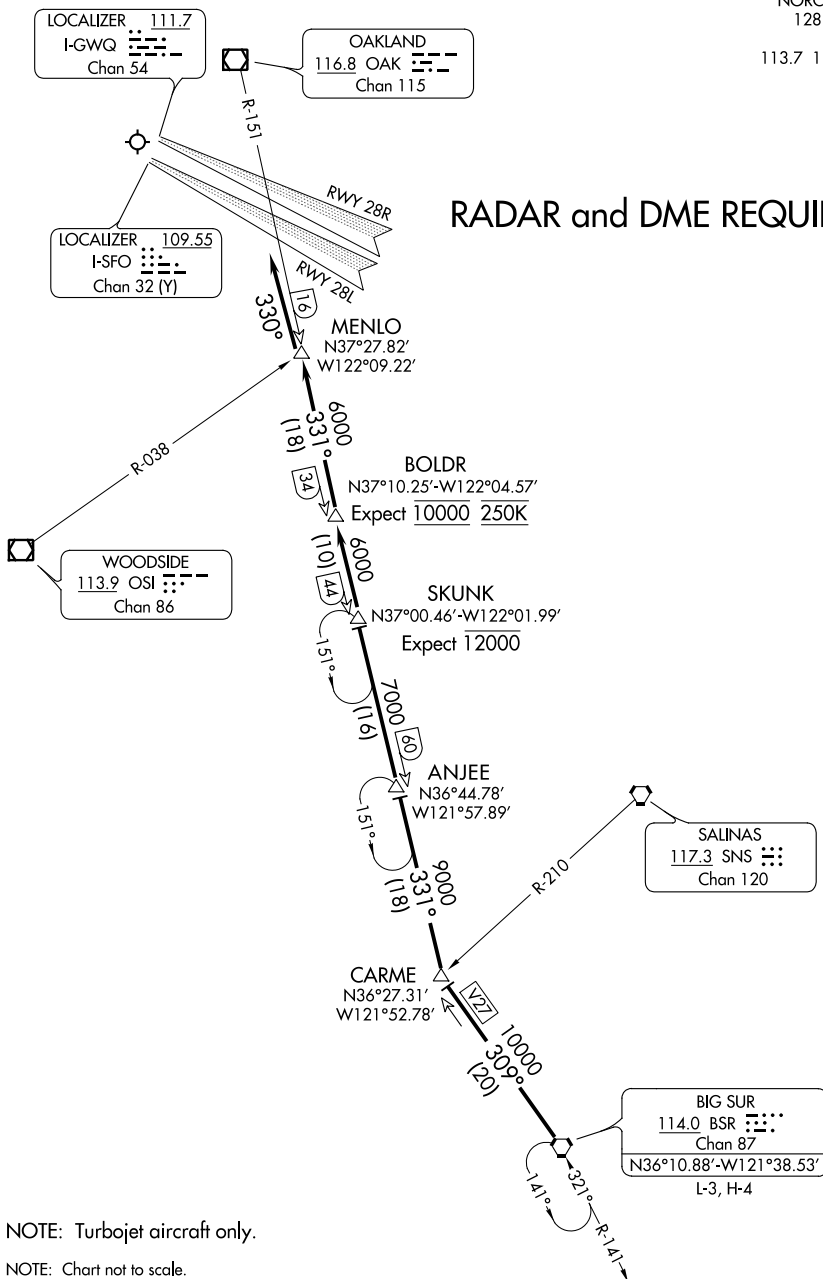

BIG SUR THREE ARRIVAL

AL-375 (FAA)

SAN FRANCISCO INTL (SFO)
SAN FRANCISCO, CALIFORNIA

OAKLAND CENTER
125.45 307.3
NORCAL APP CON
128.575 254.25
D-ATIS
113.7 115.8 118.85

RADAR and DME REQUIRED

NOTE: Turboprop aircraft only.

NOTE: Chart not to scale.

BIG SUR THREE ARRIVAL

SAN FRANCISCO, CALIFORNIA
SAN FRANCISCO INTL (SFO)

SW-2, 08 OCT 2020 to 05 NOV 2020

SW-2, 08 OCT 2020 to 05 NOV 2020