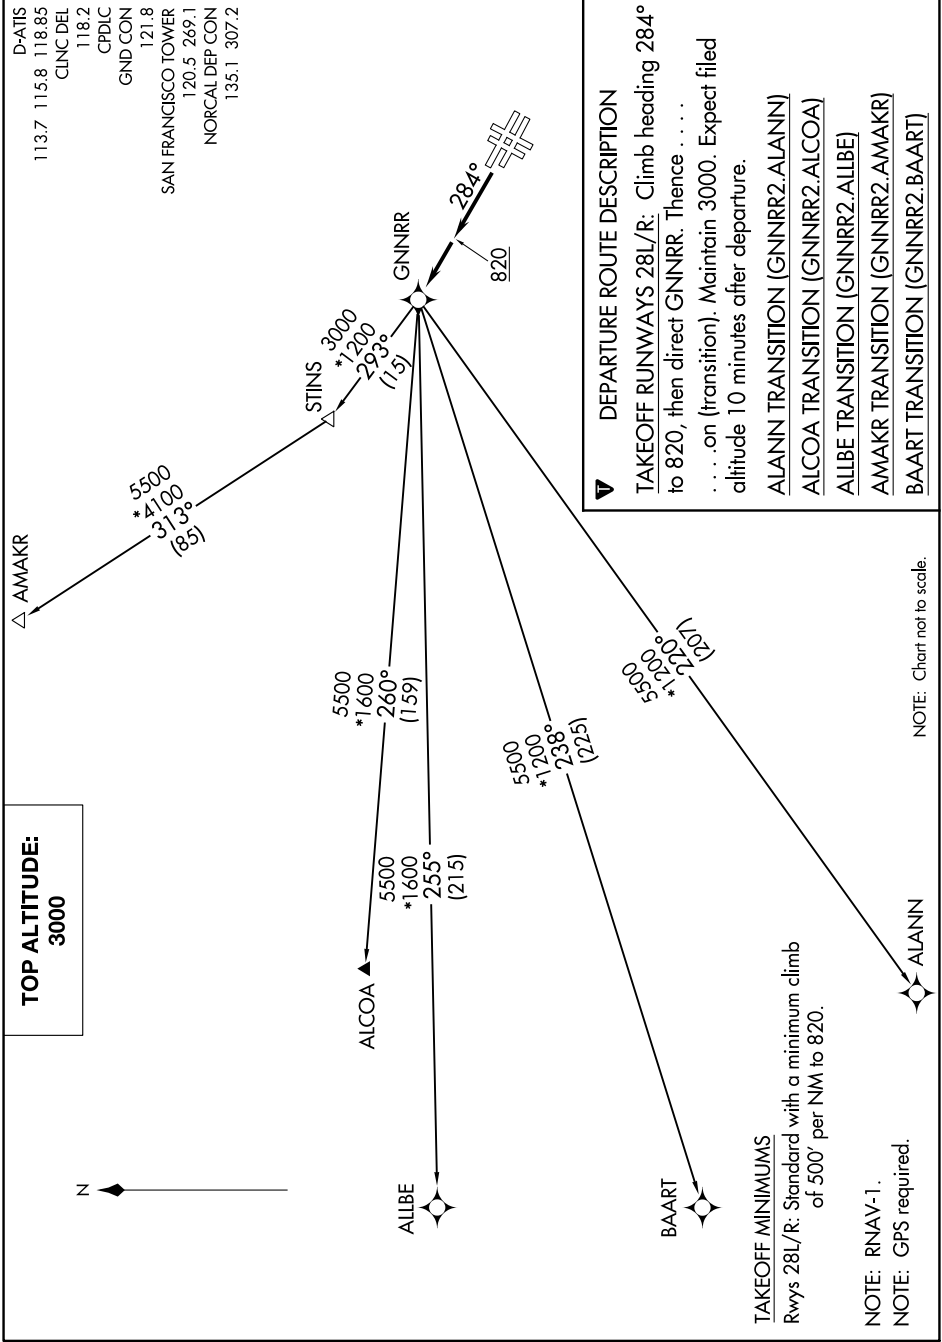

# GNNRR TWO DEPARTURE (RNAV)

AL-375 (FAA)

SAN FRANCISCO INTL (SFO)  
SAN FRANCISCO, CALIFORNIA

0202 \ 0 \ 0 \ 08 OCT 2020 to 05 NOV 2020 'Z-MS

# GNNRR TWO DEPARTURE (RNAV)

SAN FRANCISCO, CALIFORNIA  
SAN FRANCISCO INTL (SFO)

SW-2, 08 OCT 2020 to 05 NOV 2020