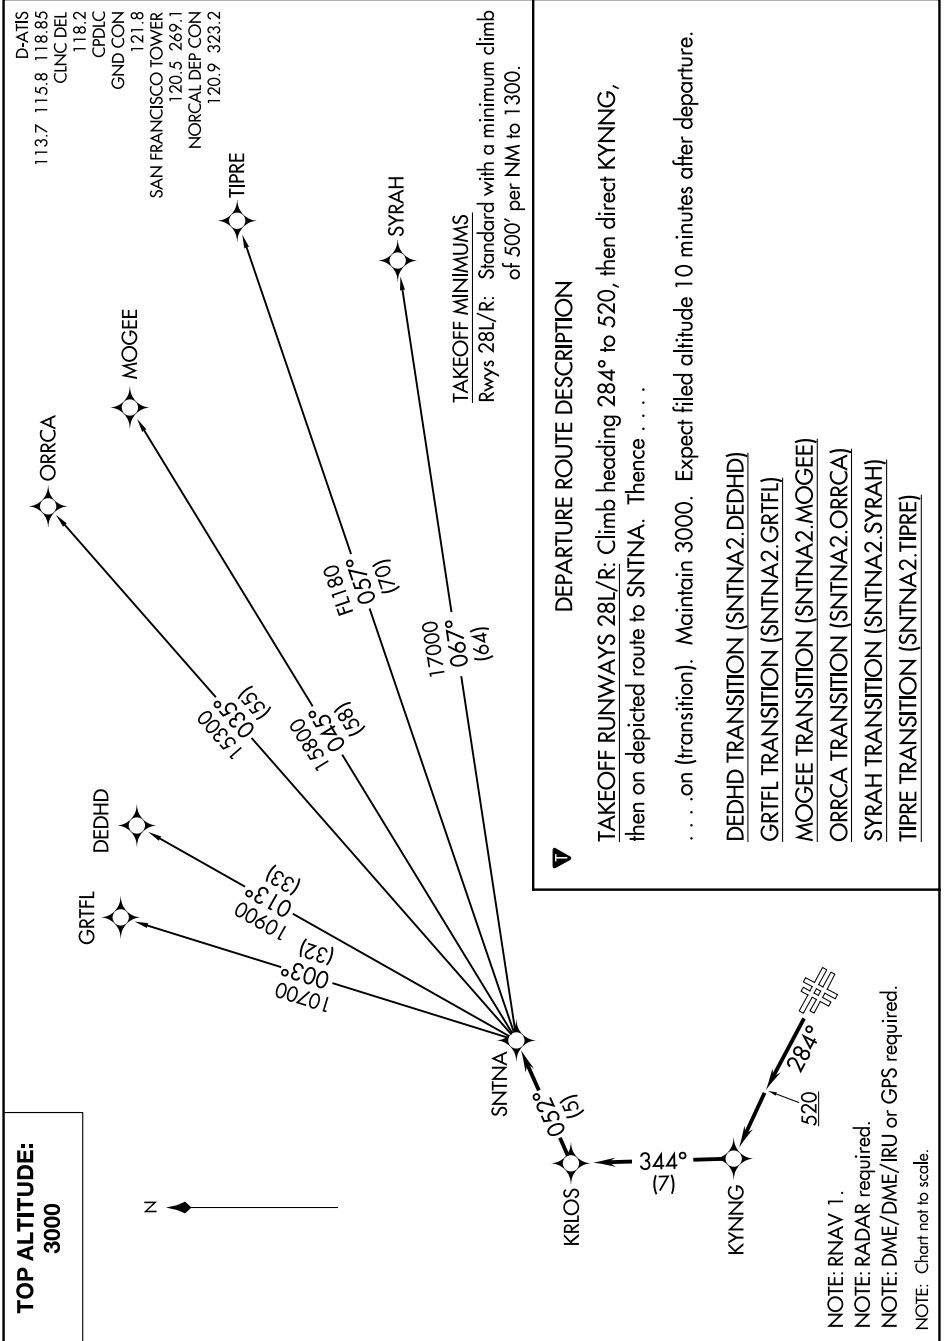

(SNTNA2.SNTNA) 17341

# SNTNA TWO DEPARTURE (RNAV)

AL-375 (FAA)

SAN FRANCISCO INTL (SFO)  
SAN FRANCISCO, CALIFORNIA

0200 \V00Z \O0Z \T020 to 05 NOV01 2020 'Z-WS

SW-2, 08 OCT 2020 to 05 NOV 2020

# SNTNA TWO DEPARTURE (RNAV)

(SNTNA2.SNTNA) 25JUN15

SAN FRANCISCO, CALIFORNIA  
SAN FRANCISCO INTL (SFO)