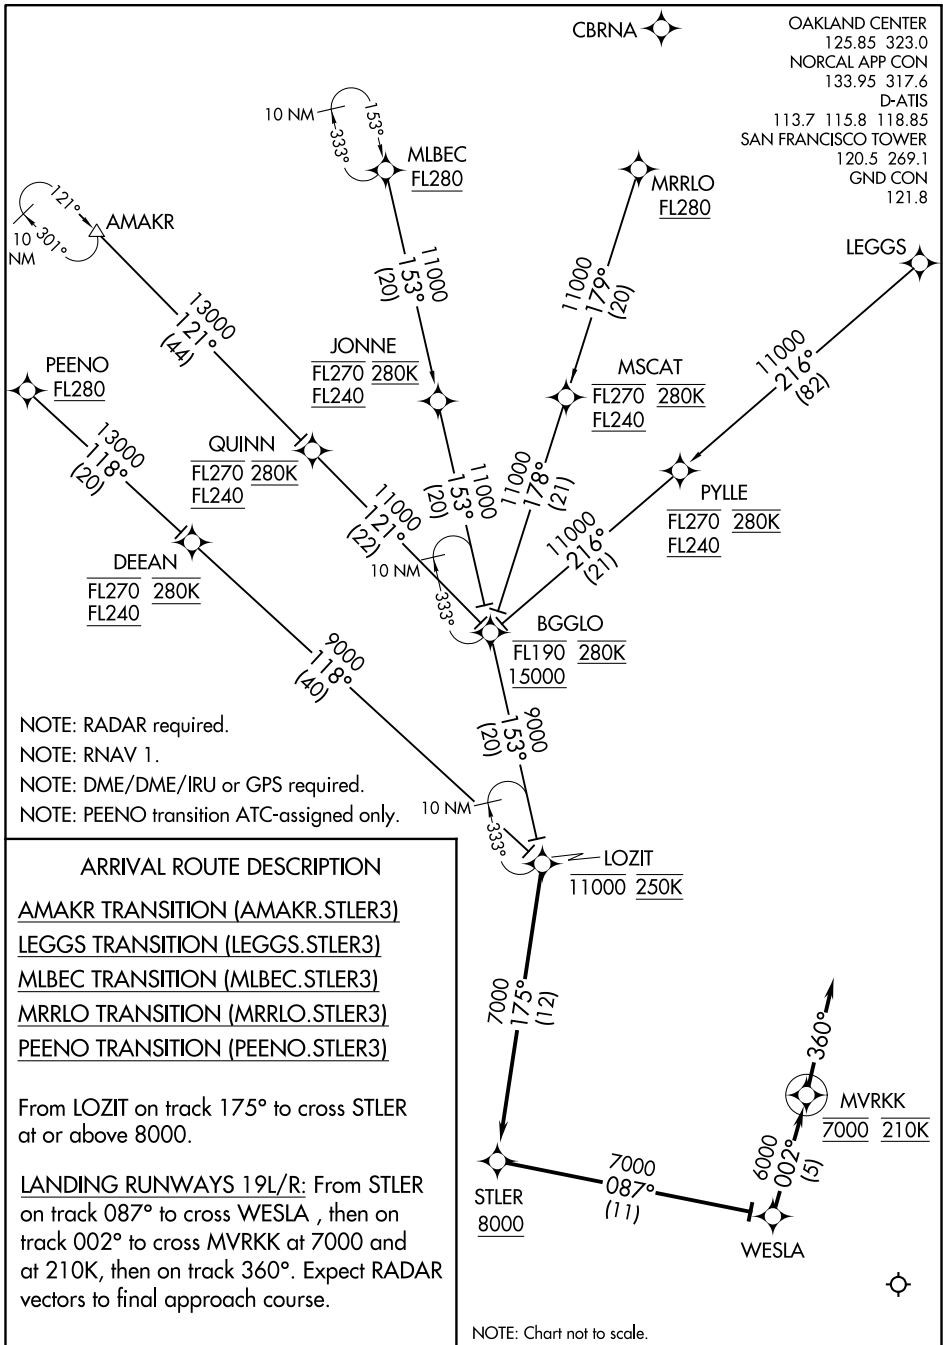

STLER THREE ARRIVAL (RNAV)

AL-375 (FAA)

SAN FRANCISCO INTL (SFO)
SAN FRANCISCO, CALIFORNIA

SW-2, 08 OCT 2020 to 05 NOV 2020

SW-2, 08 OCT 2020 to 05 NOV 2020

STLER THREE ARRIVAL (RNAV)