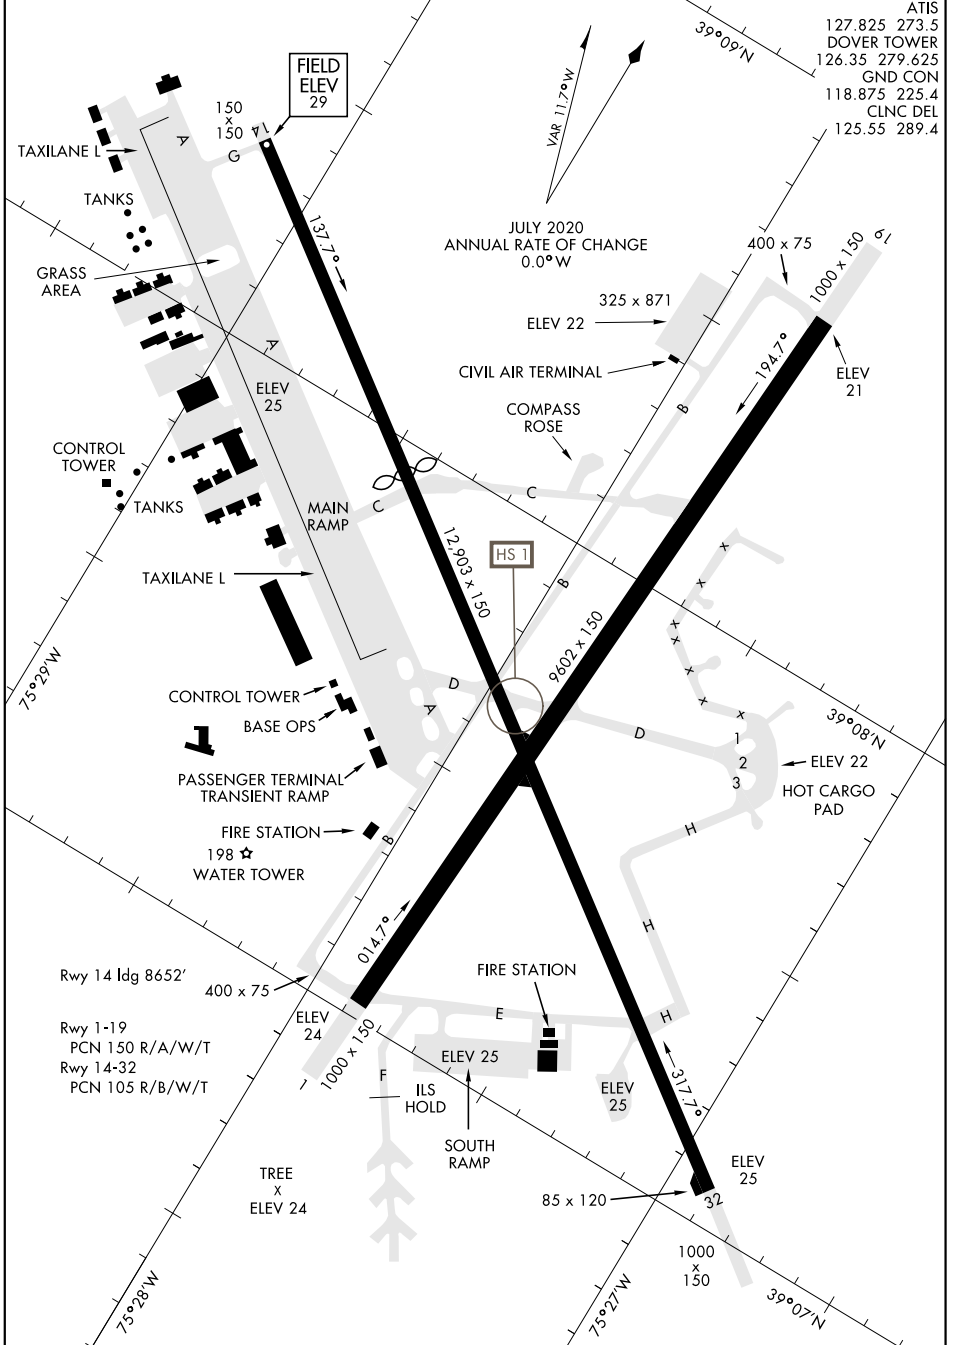

# AIRPORT DIAGRAM

AFD-562 [USAF]

ATIS	127.825	273.5
DOVER TOWER	126.35	279.625
GND CON	118.875	225.4
CLNC DEL	125.55	289.4

NE-3, 08 OCT 2020 to 05 NOV 2020

NE-3, 08 OCT 2020 to 05 NOV 2020

# AIRPORT DIAGRAM