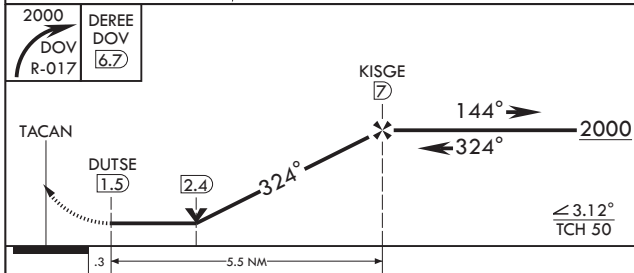

DOVER, DELAWARE

TACAN RWY 32

TACAN DOV Chan 37	APCH CRS 324°	Rwy ldg 12,903
		TDZE 26
		Arprt Elev 29

AL-562 (USAF)

DOVER AFB (KDOV)

⚠ MISSED APPROACH: Climbing right turn to 2000, intercept DOV TACAN R-017 to DERE/DOV 6.7 DME and hold.

ATIS 127.825 273.5	APP CON 132.425 257.875	TOWER 126.35 279.625	GND CON 118.875 225.4	CLNC DEL 125.55 289.4
-----------------------	----------------------------	-------------------------	--------------------------	--------------------------

CAUTION: When Rwy 14 VGSI inop, circling to Rwy 14 NA at night.

NE-3, 08 OCT 2020 to 05 NOV 2020

NE-3, 08 OCT 2020 to 05 NOV 2020

CATEGORY	A	B	C	D	E
S-32	460-1 434 (500-1)		460-1 1/4 434 (500-1 1/4)		
C CIRCLING	500-1 471 (500-1)	540-1 511 (600-1)	580-1 1/2 551 (600-1 1/2)	620-2 591 (600-2)	1080-3 1051 (1100-3)