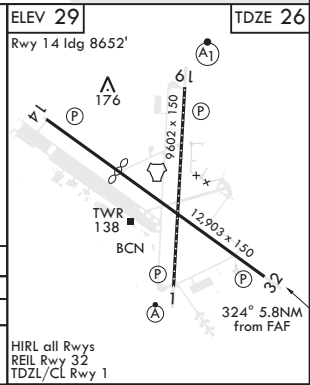

DOVER, DELAWARE

TACAN RWY 32

TACAN DOV Chan 37	APCH CRS 324°	Rwy ldg 12,903
		TDZE 26
		Arprt Elev 29

AL-562 (USAF)

DOVER AFB (KDOV)

⚠ MISSED APPROACH: Climbing right turn to 2000, intercept DOV TACAN R-017 to DERE/DOV 6.7 DME and hold.

ATIS 127.825 273.5	APP CON 132.425 257.875	TOWER 126.35 279.625	GND CON 118.875 225.4	CLNC DEL 125.55 289.4
-----------------------	----------------------------	-------------------------	--------------------------	--------------------------

CAUTION: When Rwy 14 VGSI inop, circling to Rwy 14 NA at night.

NE-3, 08 OCT 2020 to 05 NOV 2020

NE-3, 08 OCT 2020 to 05 NOV 2020

CATEGORY	A	B	C	D	E
S-32	460-1 434 (500-1)		460-1 1/4 434 (500-1 1/4)		
C CIRCLING	500-1 471 (500-1)	540-1 511 (600-1)	580-1 1/2 551 (600-1 1/2)	620-2 591 (600-2)	1080-3 1051 (1100-3)

HIRL all Rwys
REIL Rwy 32
TDZL/CL Rwy 1

DOVER, DELAWARE
Amdt 4 05DEC19

39°08'N - 75°28'W

DOVER AFB (KDOV)

TACAN RWY 32