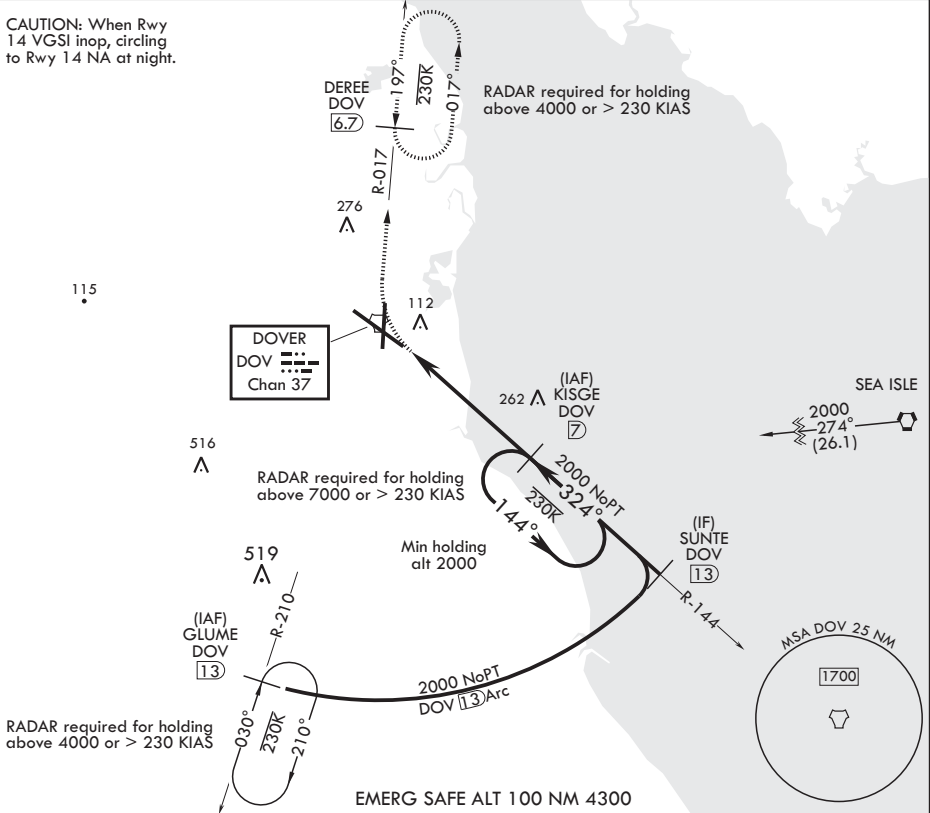

DOVER, DELAWARE

TACAN RWY 32

TACAN DOV Chan 37	APCH CRS 324°	Rwy ldg 12,903
		TDZE 26
		Arprt Elev 29

AL-562 (USAF)

DOVER AFB (KDOV)

⚠ MISSED APPROACH: Climbing right turn to 2000, intercept DOV TACAN R-017 to DERE/DOV 6.7 DME and hold.

ATIS 127.825 273.5	APP CON 132.425 257.875	TOWER 126.35 279.625	GND CON 118.875 225.4	CLNC DEL 125.55 289.4
-----------------------	----------------------------	-------------------------	--------------------------	--------------------------

CAUTION: When Rwy 14 VGSI inop, circling to Rwy 14 NA at night.

NE-3, 08 OCT 2020 to 05 NOV 2020

NE-3, 08 OCT 2020 to 05 NOV 2020

CATEGORY	A	B	C	D	E
S-32	460-1 434 (500-1)		460-1 1/4 434 (500-1 1/4)		
C CIRCLING	500-1 471 (500-1)	540-1 511 (600-1)	580-1 1/2 551 (600-1 1/2)	620-2 591 (600-2)	1080-3 1051 (1100-3)

HIRL all Rwys
REIL Rwy 32
TDZL/CL Rwy 1

DOVER, DELAWARE
Amdt 4 05DEC19

39°08'N - 75°28'W

DOVER AFB (KDOV)

TACAN RWY 32