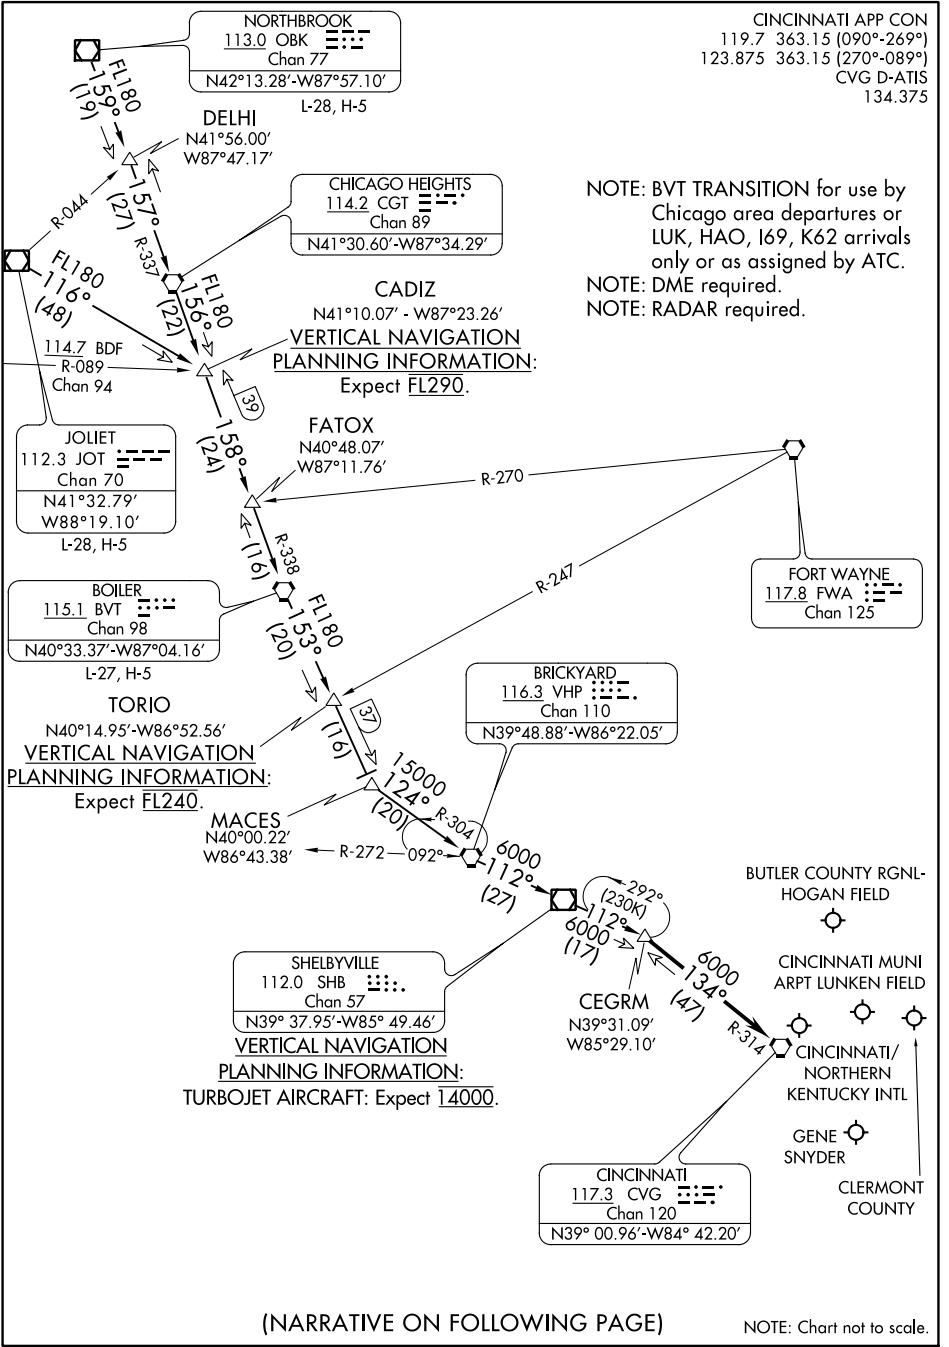

SHELBYVILLE SIX ARRIVAL

AL-655 (FAA)

COVINGTON, KENTUCKY

SE-1, 08 OCT 2020 to 05 NOV 2020

SE-1, 08 OCT 2020 to 05 NOV 2020

(NARRATIVE ON FOLLOWING PAGE)

NOTE: Chart not to scale.

SHELBYVILLE SIX ARRIVAL

COVINGTON, KENTUCKY