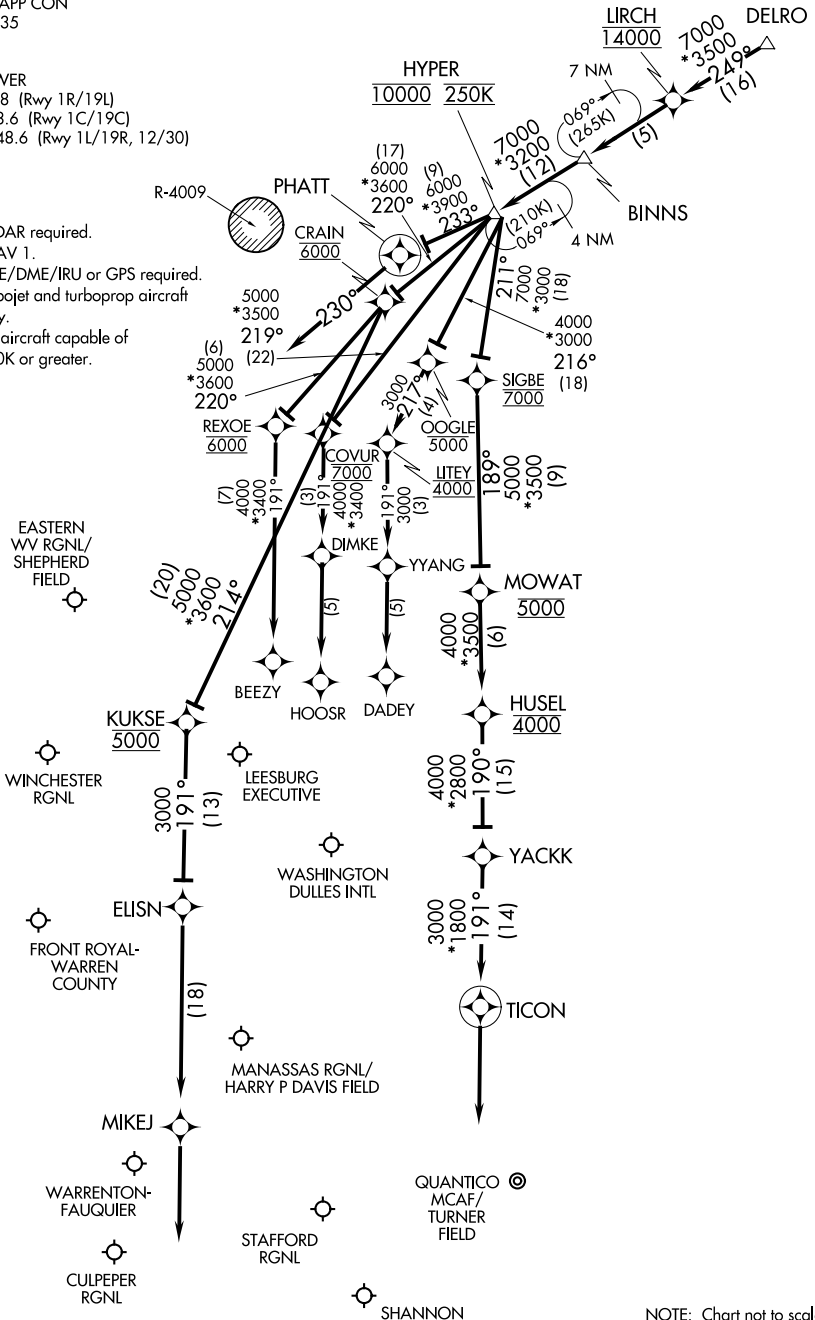

HYPER SEVEN ARRIVAL (RNAV) Arrival Routes

WASHINGTON, DC

POTOMAC APP CON
133.0 288.35
IAD ATIS
134.85
DULLES TOWER
120.1 317.8 (Rwy 1R/19L)
120.25 348.6 (Rwy 1C/19C)
134.425 348.6 (Rwy 1L/19R, 12/30)

- NOTE: RADAR required.
- NOTE: RNAV 1.
- NOTE: DME/DME/IRU or GPS required.
- NOTE: Turbojet and turboprop aircraft only.
- NOTE: For aircraft capable of 180K or greater.

NE-3, 08 OCT 2020 to 05 NOV 2020

NE-3, 08 OCT 2020 to 05 NOV 2020

HYPER SEVEN ARRIVAL (RNAV) Arrival Routes

WASHINGTON, DC

NOTE: Chart not to scale.