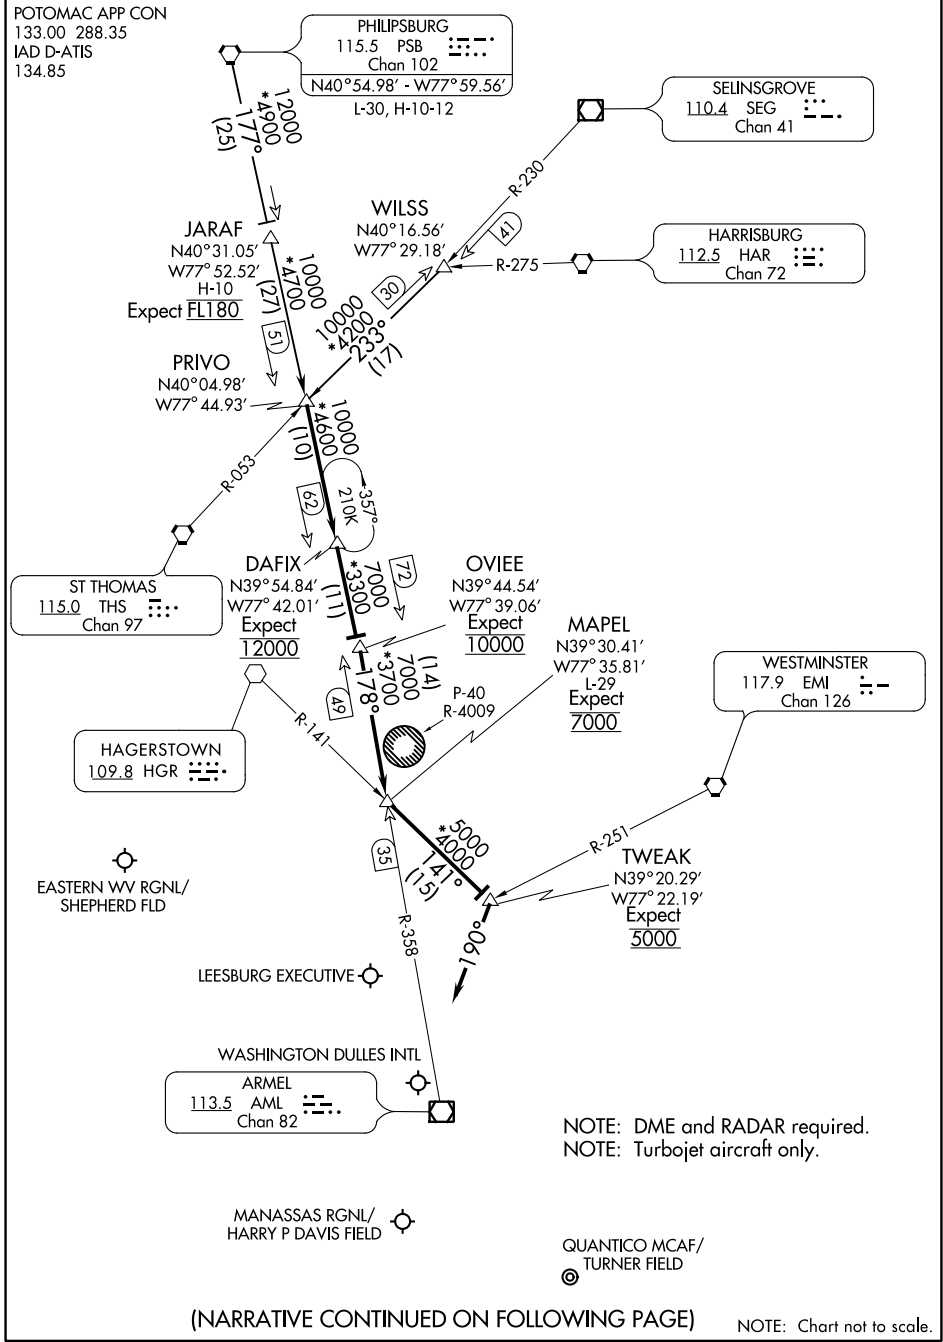

PRIVO TWO ARRIVAL

NE-3, 08 OCT 2020 to 05 NOV 2020

NE-3, 08 OCT 2020 to 05 NOV 2020

(NARRATIVE CONTINUED ON FOLLOWING PAGE)

NOTE: Chart not to scale.

PRIVO TWO ARRIVAL