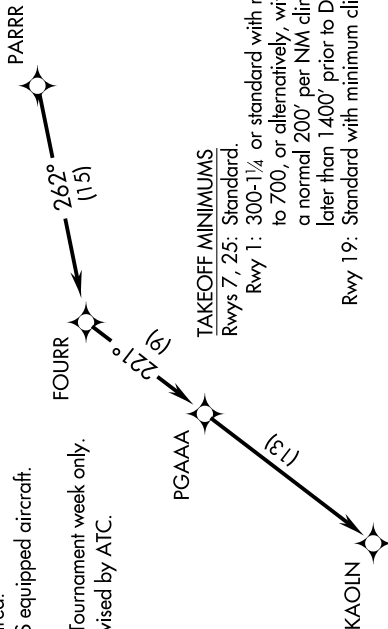

KAOLN SIX DEPARTURE (RNAV)

AIKEN RGNL (AIK)
AIKEN, SOUTH CAROLINA

SE-2, 08 OCT 2020 to 05 NOV 2020

**TOP ALTITUDE:
ASSIGNED BY ATC**

CTAF
122.8
AUGUSTA DEP CON ★
119.15 284.625
CLNC DEL
126.075

- NOTE: DME/DME/IRU or GPS required.
- NOTE: RADAR required for non-GPS equipped aircraft.
- NOTE: RNAV 1.
- NOTE: For use during Masters Golf Tournament week only.
- NOTE: Do not exceed 250K until advised by ATC.

NOTE: Chart not to scale.

DEPARTURE ROUTE DESCRIPTION

TAKEOFF RWYS 1, 7, 19, 25: Climb on assigned heading for RADAR vectors to PARRR, then on depicted route to KAOLN. Thence. . . .

. . . . maintain altitude assigned by ATC. Expect clearance to filed altitude/flight level within 10 minutes after departure.

KAOLN SIX DEPARTURE (RNAV)

(KAOLN6.KAOLN) 28FEB19

AIKEN, SOUTH CAROLINA
AIKEN RGNL (AIK)

SE-2, 08 OCT 2020 to 05 NOV 2020