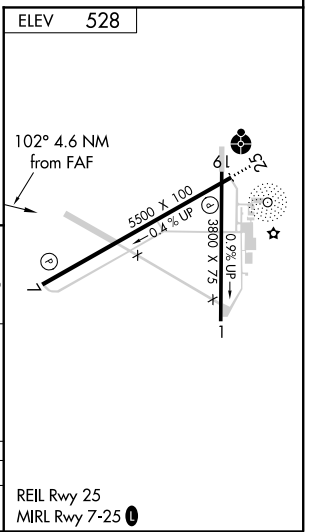

VORTAC IRQ 113.9 Chan 86	APP CRS 102°	Rwy Idg TDZE Apt Elev	N/A N/A 528
--	------------------------	-----------------------------	--

VOR/DME-A

AIKEN RGNL (AIK)

▽ When local altimeter setting not received, use Augusta Rgnl at Bush Field altimeter setting and increase all MDA 120 feet and increase Cat D visibility 1/4 mile.

△ NA MISSED APPROACH: Climb to 1600 then climbing left turn to 2400 on IRQ VORTAC R-102 to BEARS/IRQ 19 DME and hold.

AWOS-3 118.025	AUGUSTA APP CON ★ 119.15 284.625	CLNC DEL 126.075	UNICOM 122.8 (CTAF) 📶
--------------------------	--	----------------------------	--