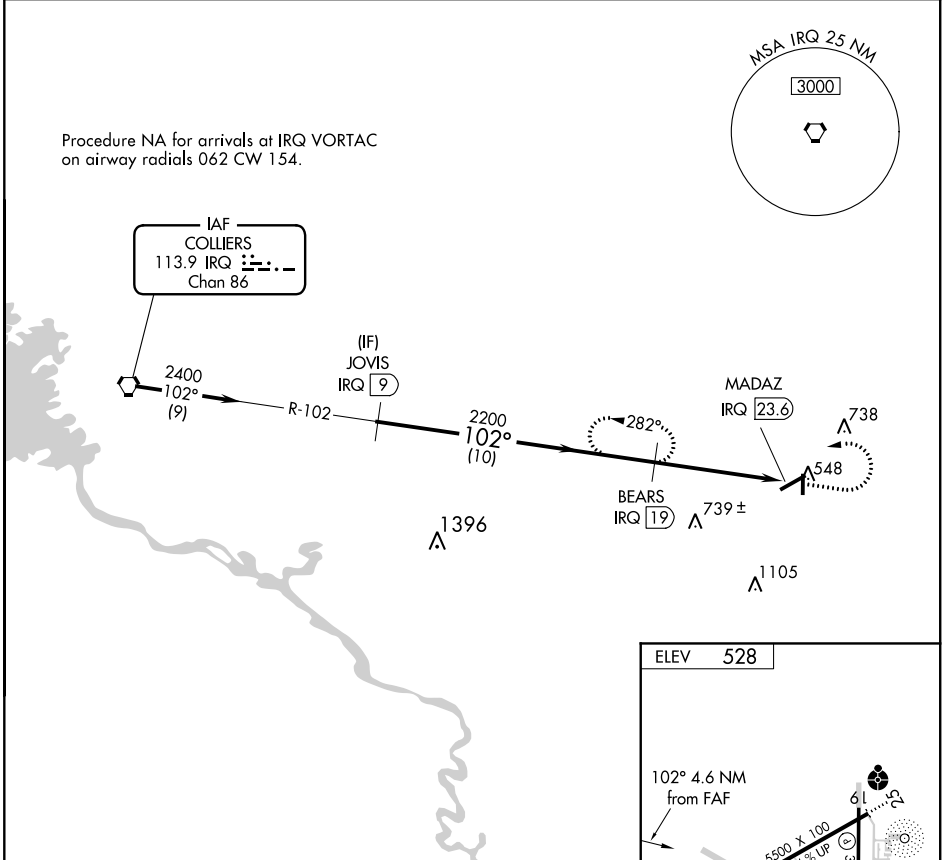

VORTAC IRQ 113.9 Chan 86	APP CRS 102°	Rwy Idg TDZE Apt Elev	N/A N/A 528
--	------------------------	-----------------------------	--

VOR/DME-A

AIKEN RGNL (AIK)

▽ When local altimeter setting not received, use Augusta Rgnl at Bush Field altimeter setting and increase all MDA 120 feet and increase Cat D visibility 1/4 mile.

△ NA MISSED APPROACH: Climb to 1600 then climbing left turn to 2400 on IRQ VORTAC R-102 to BEARS/IRQ 19 DME and hold.

AWOS-3 118.025	AUGUSTA APP CON ★ 119.15 284.625	CLNC DEL 126.075	UNICOM 122.8 (CTAF) 📶
--------------------------	--	----------------------------	--

SE-2, 08 OCT 2020 to 05 NOV 2020

SE-2, 08 OCT 2020 to 05 NOV 2020