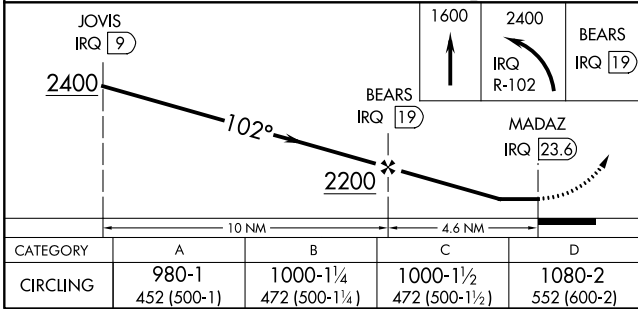

VORTAC IRQ 113.9 Chan 86	APP CRS 102°	Rwy Idg TDZE Apt Elev	N/A N/A 528
--	------------------------	-----------------------------	--

VOR/DME-A

AIKEN RGNL (AIK)

▽ When local altimeter setting not received, use Augusta Rgnl at Bush Field altimeter setting and increase all MDA 120 feet and increase Cat D visibility 1/4 mile.

△ NA MISSED APPROACH: Climb to 1600 then climbing left turn to 2400 on IRQ VORTAC R-102 to BEARS/IRQ 19 DME and hold.

AWOS-3 118.025	AUGUSTA APP CON ★ 119.15 284.625	CLNC DEL 126.075	UNICOM 122.8 (CTAF) 📶
--------------------------	--	----------------------------	--