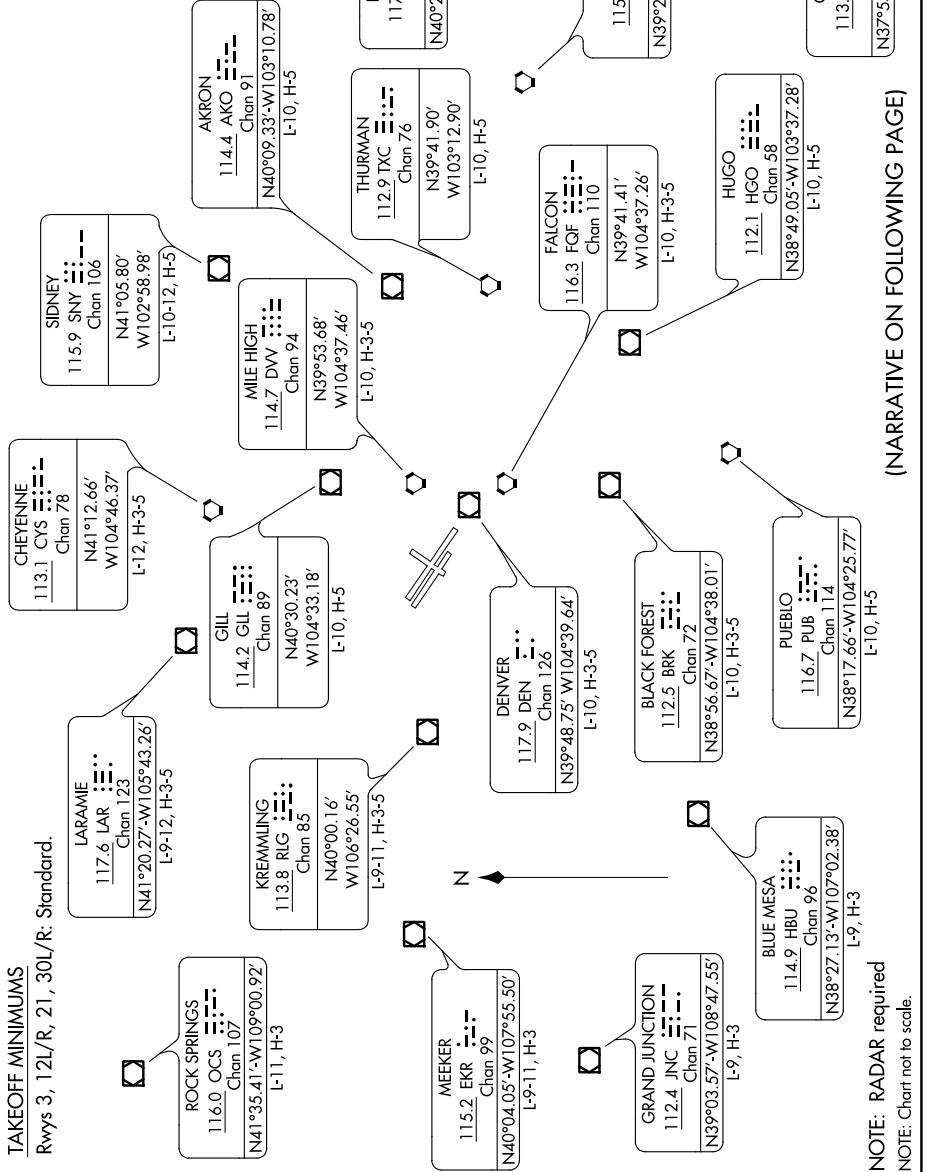

DENVER TWO DEPARTURE

AL-5612 (FAA)

ROCKY MOUNTAIN METROPOLITAN (BJC)
DENVER, COLORADO

TAKEOFF MINIMUMS

Rwys 3, 12L/R, 21, 30L/R: Standard.

ATIS
126.25
CINC DEL
132.6
DENVER DEP CON
126.1 360.75

(NARRATIVE ON FOLLOWING PAGE)

NOTE: RADAR required
NOTE: Chart not to scale.

DENVER TWO DEPARTURE

DENVER, COLORADO
ROCKY MOUNTAIN METROPOLITAN (BJC)

SW-1, 08 OCT 2020 to 05 NOV 2020