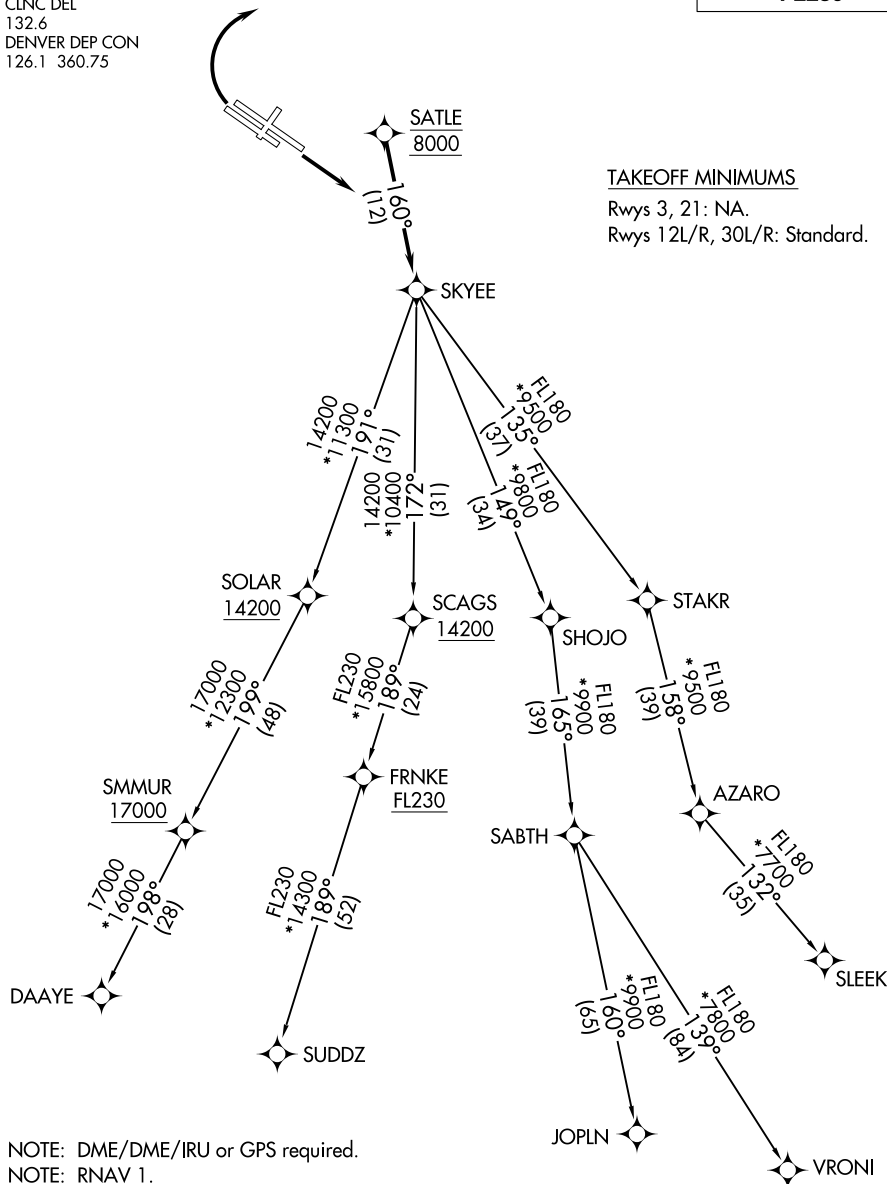

SKYEE ONE DEPARTURE (RNAV)

**TOP ALTITUDE:
FL230**

ATIS
126.25
CLNC DEL
132.6
DENVER DEP CON
126.1 360.75

TAKEOFF MINIMUMS

Rwys 3, 21: NA.
Rwys 12L/R, 30L/R: Standard.

NOTE: DME/DME/IRU or GPS required.
NOTE: RNAV 1.
NOTE: Turbojets only.
NOTE: RADAR required.

NOTE: Chart not to scale.

(NARRATIVE ON FOLLOWING PAGE)

SW-1, 08 OCT 2020 to 05 NOV 2020

SW-1, 08 OCT 2020 to 05 NOV 2020