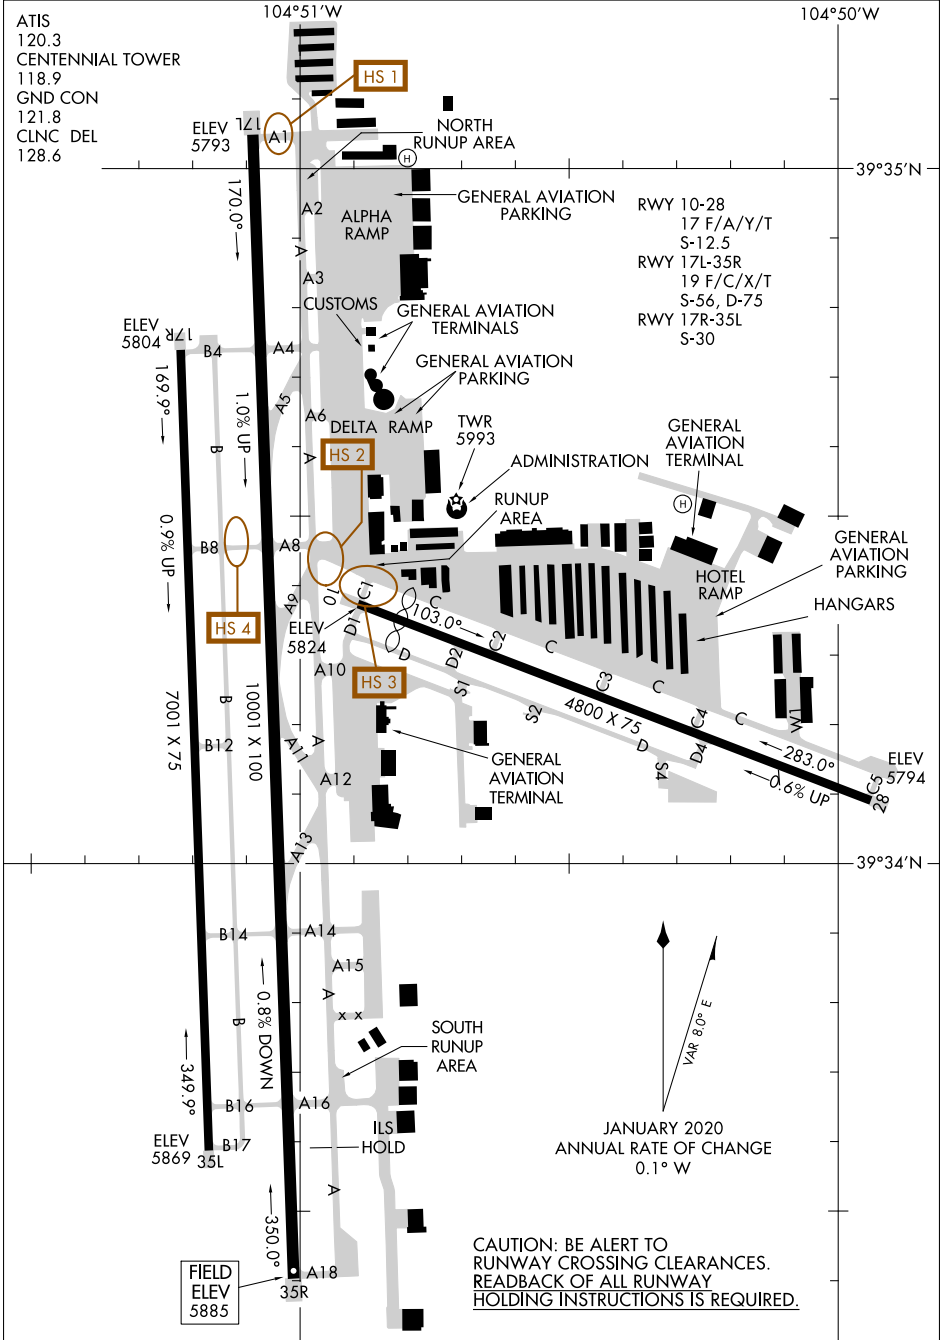

AIRPORT DIAGRAM

AL-5715 (FAA)

CENTENNIAL (APA)
DENVER, COLORADO

SW-1, 08 OCT 2020 to 05 NOV 2020

SW-1, 08 OCT 2020 to 05 NOV 2020

AIRPORT DIAGRAM

DENVER, COLORADO
CENTENNIAL (APA)