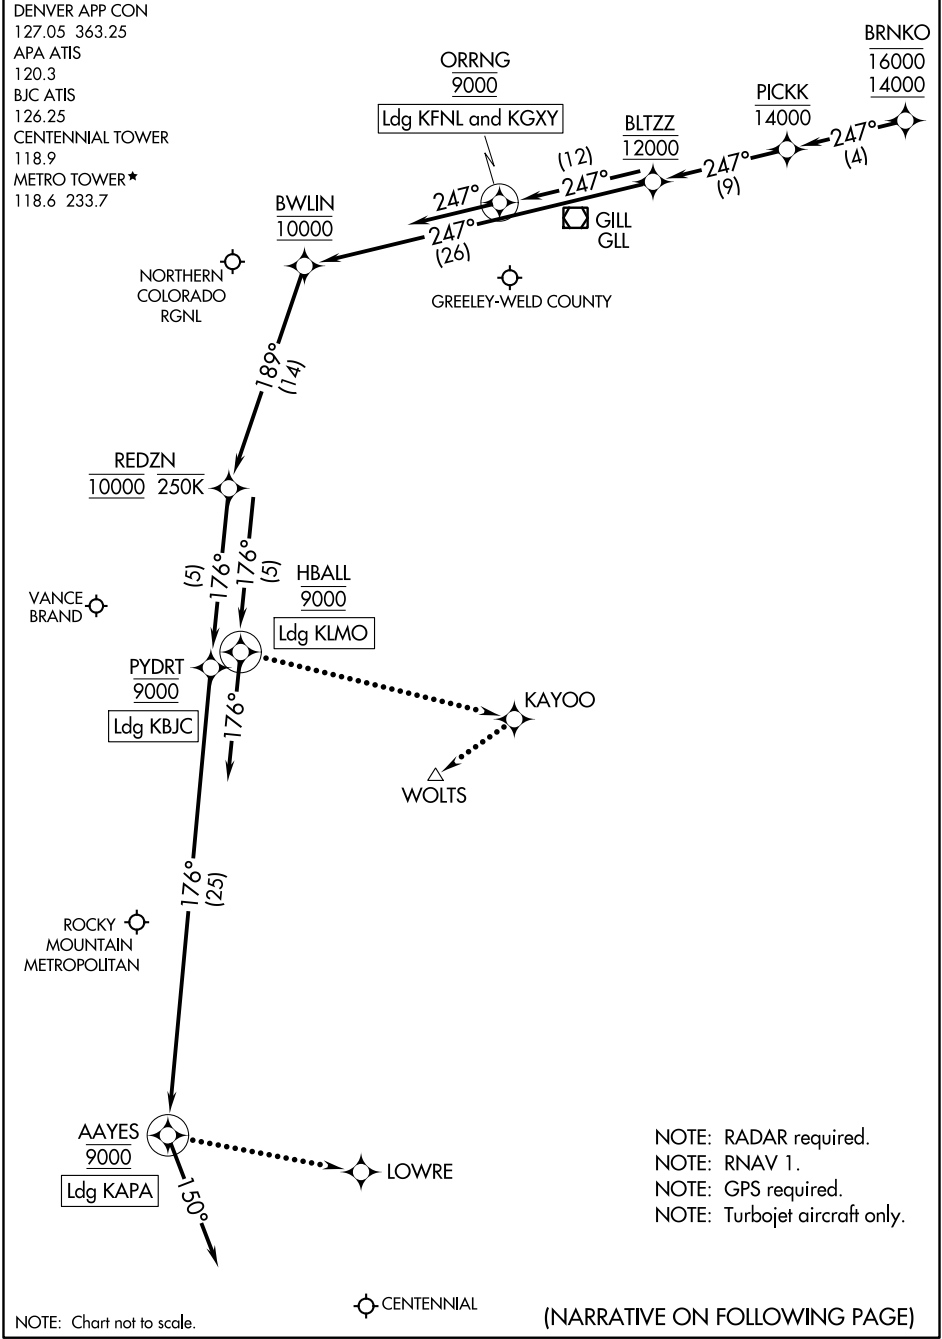

BRNKO ONE ARRIVAL (RNAV) Arrival Routes

DENVER, COLORADO

DENVER APP CON
 127.05 363.25
 APA ATIS
 120.3
 BJC ATIS
 126.25
 CENTENNIAL TOWER
 118.9
 METRO TOWER*
 118.6 233.7

BRNKO
 16000
 14000

SW-1, 08 OCT 2020 to 05 NOV 2020

SW-1, 08 OCT 2020 to 05 NOV 2020

BRNKO ONE ARRIVAL (RNAV) Arrival Routes

DENVER, COLORADO