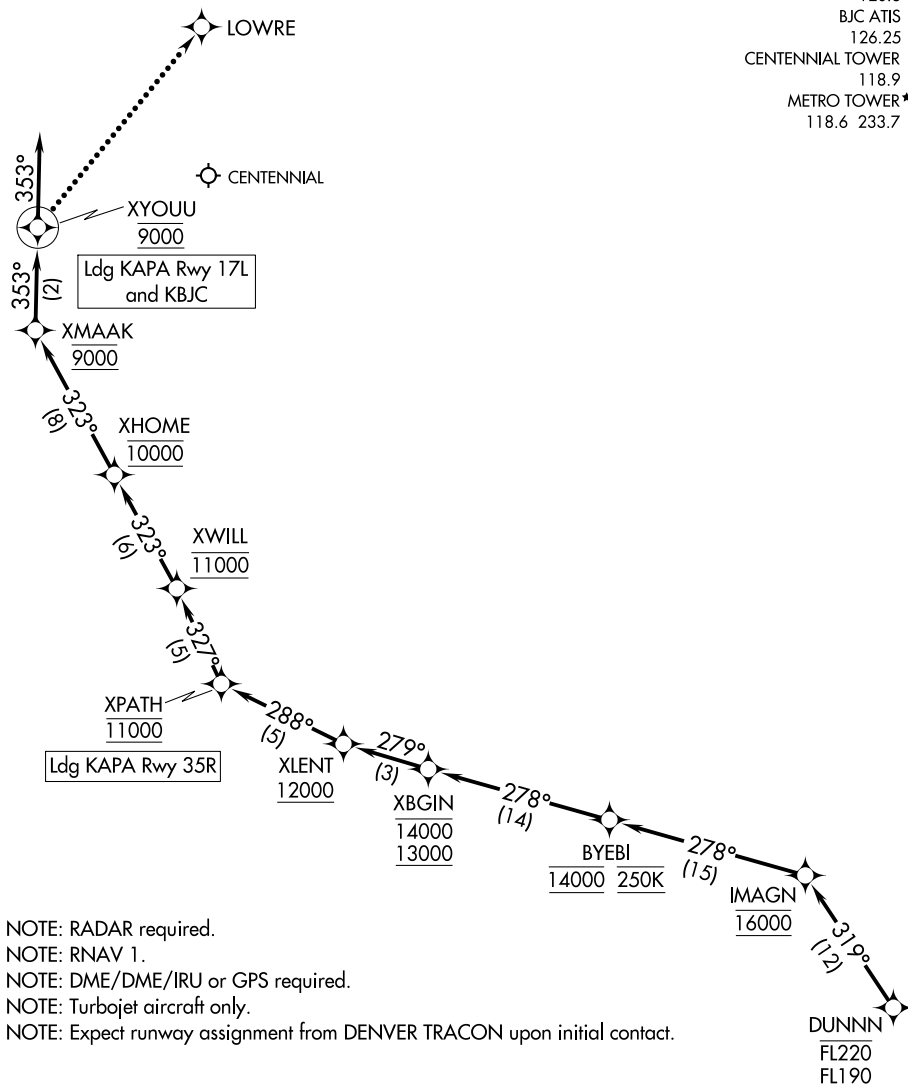

# DUNNN THREE ARRIVAL (RNAV) Arrival Routes

DENVER, COLORADO

ROCKY MOUNTAIN METROPOLITAN

- DENVER CENTER 133.4 377.175
- DENVER APP CON 128.45 251.075
- SPRINGS APP CON 124.0 257.875
- APA ATIS 120.3
- BJC ATIS 126.25
- CENTENNIAL TOWER 118.9
- METRO TOWER★ 118.6 233.7

SW-1, 08 OCT 2020 to 05 NOV 2020

SW-1, 08 OCT 2020 to 05 NOV 2020

- NOTE: RADAR required.
- NOTE: RNAV 1.
- NOTE: DME/DME/IRU or GPS required.
- NOTE: Turbojet aircraft only.
- NOTE: Expect runway assignment from DENVER TRACON upon initial contact.

NOTE: Chart not to scale.

(NARRATIVE ON FOLLOWING PAGE)