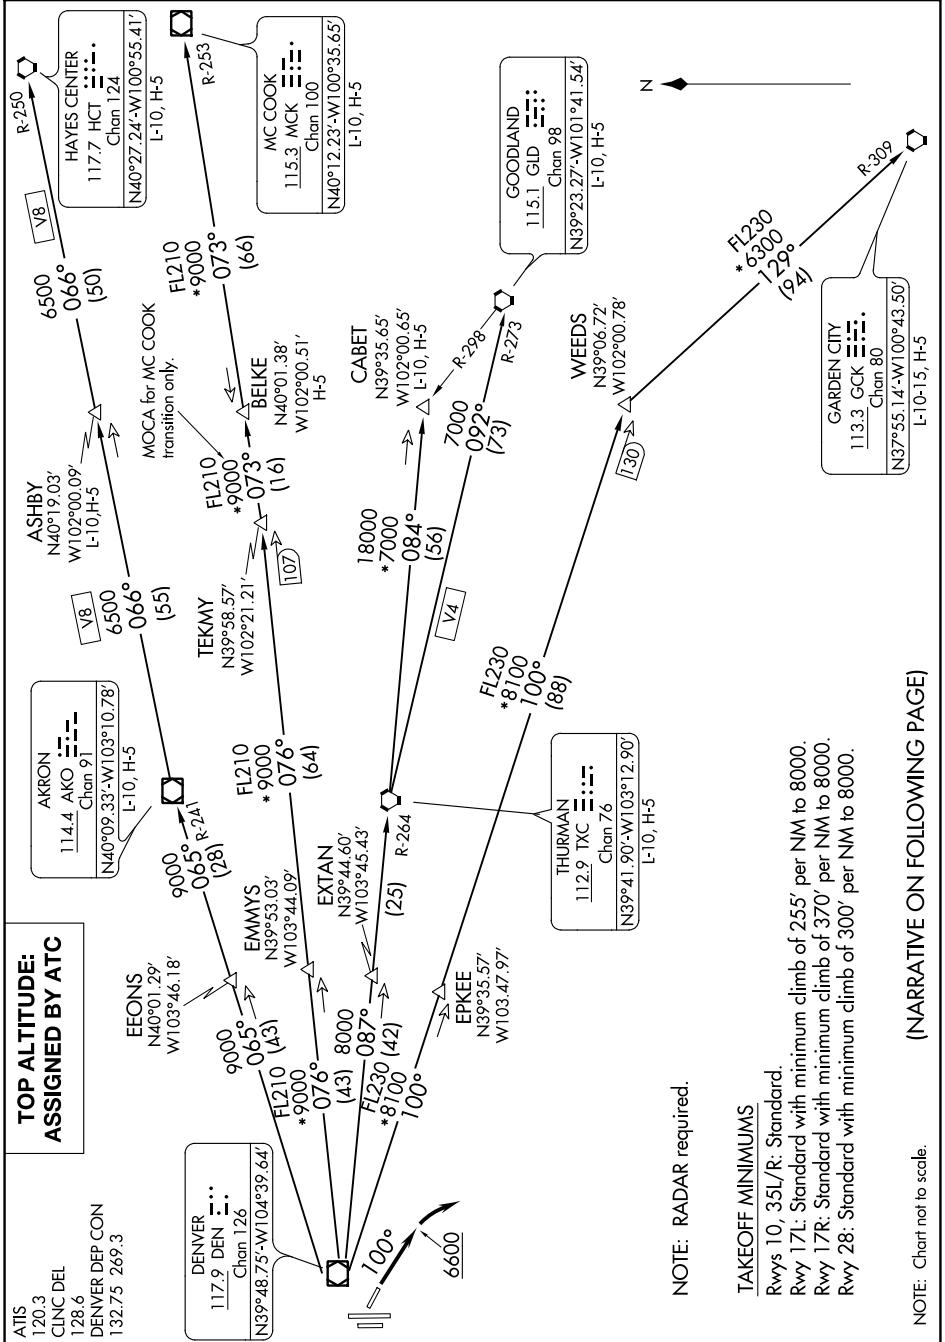

PLAINS ONE DEPARTURE

AL-5715 (FAA)

CENTENNIAL (APA)
DENVER, COLORADO

0200Z 08 OCT 2020 10:11-1WS

NOTE: RADAR required.

TAKEOFF MINIMUMS

- Rwys 10, 35L/R: Standard
- Rwy 17L: Standard with minimum climb of 255' per NM to 8000.
- Rwy 17R: Standard with minimum climb of 370' per NM to 8000.
- Rwy 28: Standard with minimum climb of 300' per NM to 8000.

NOTE: Chart not to scale.

(NARRATIVE ON FOLLOWING PAGE)

SW-1, 08 OCT 2020 to 05 NOV 2020

PLAINS ONE DEPARTURE

DENVER, COLORADO
CENTENNIAL (APA)