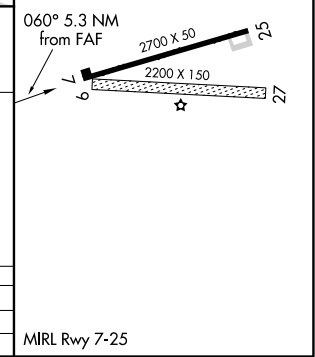

VORTAC LCH 113.4 Chan 81	APP CRS 060°	Rwy Idg 2700 TDZE 18 Apt Elev 18
--	------------------------	---

VOR/DME or GPS RWY 7

WELSH (6R1)

<p>▲ NA Use Lake Charles altimeter setting.</p>	<p>MISSED APPROACH: Climb to 800 then climbing left turn to 2000 via LCH R-057 to LCH VORTAC.</p>
<p>LAKE CHARLES APP CON ★ 119.8 282.3</p>	<p>UNICOM 122.8 (CTAF)</p>