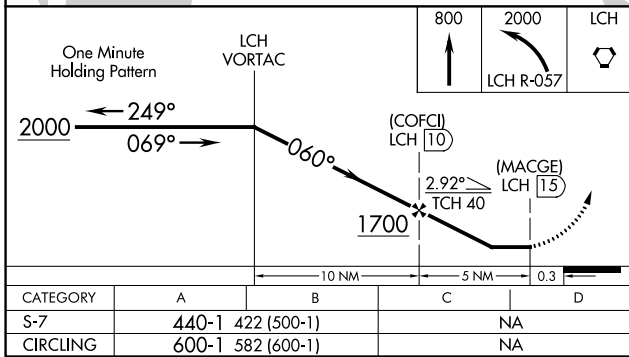

VORTAC LCH 113.4 Chan 81	APP CRS 060°	Rwy Idg 2700 TDZE 18 Apt Elev 18
--	------------------------	---

VOR/DME or GPS RWY 7

WELSH (6R1)

<p>▲ NA Use Lake Charles altimeter setting.</p>	<p>MISSED APPROACH: Climb to 800 then climbing left turn to 2000 via LCH R-057 to LCH VORTAC.</p>
<p>LAKE CHARLES APP CON ★ 119.8 282.3</p>	<p>UNICOM 122.8 (CTAF)</p>

SC-4, 08 OCT 2020 to 05 NOV 2020

SC-4, 08 OCT 2020 to 05 NOV 2020