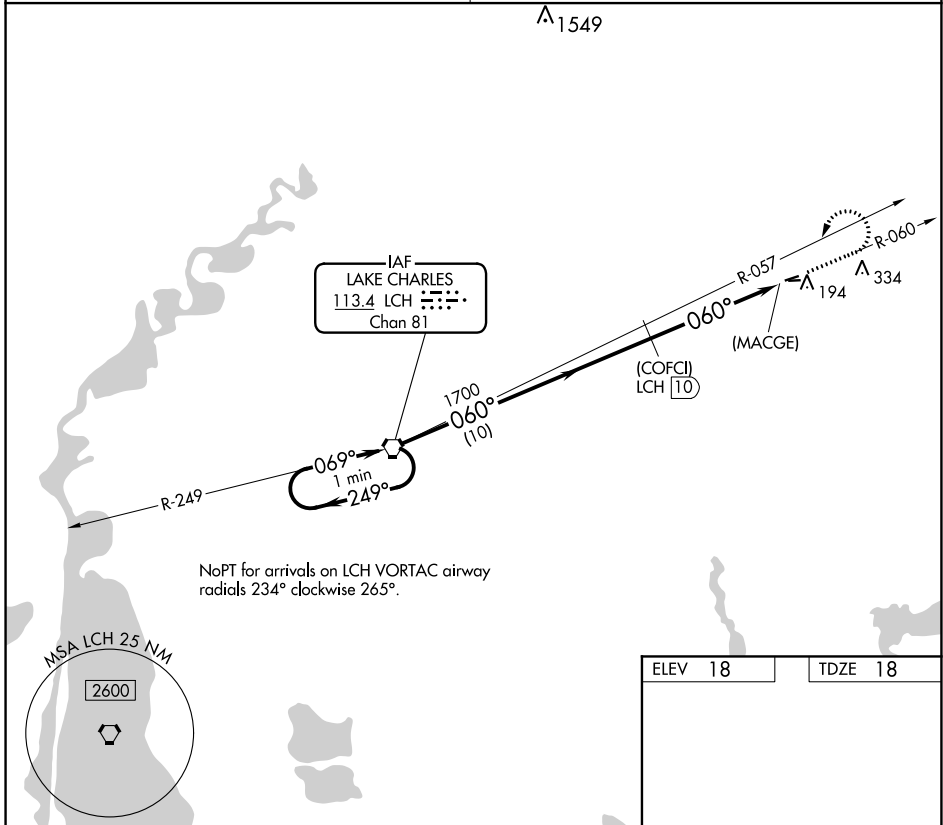

VORTAC LCH 113.4 Chan 81	APP CRS 060°	Rwy Idg 2700 TDZE 18 Apt Elev 18
--	------------------------	---

VOR/DME or GPS RWY 7

WELSH (6R1)

<p>▲ NA Use Lake Charles altimeter setting.</p>	<p>MISSED APPROACH: Climb to 800 then climbing left turn to 2000 via LCH R-057 to LCH VORTAC.</p>
<p>LAKE CHARLES APP CON ★ 119.8 282.3</p>	<p>UNICOM 122.8 (CTAF)</p>

SC-4, 08 OCT 2020 to 05 NOV 2020

SC-4, 08 OCT 2020 to 05 NOV 2020