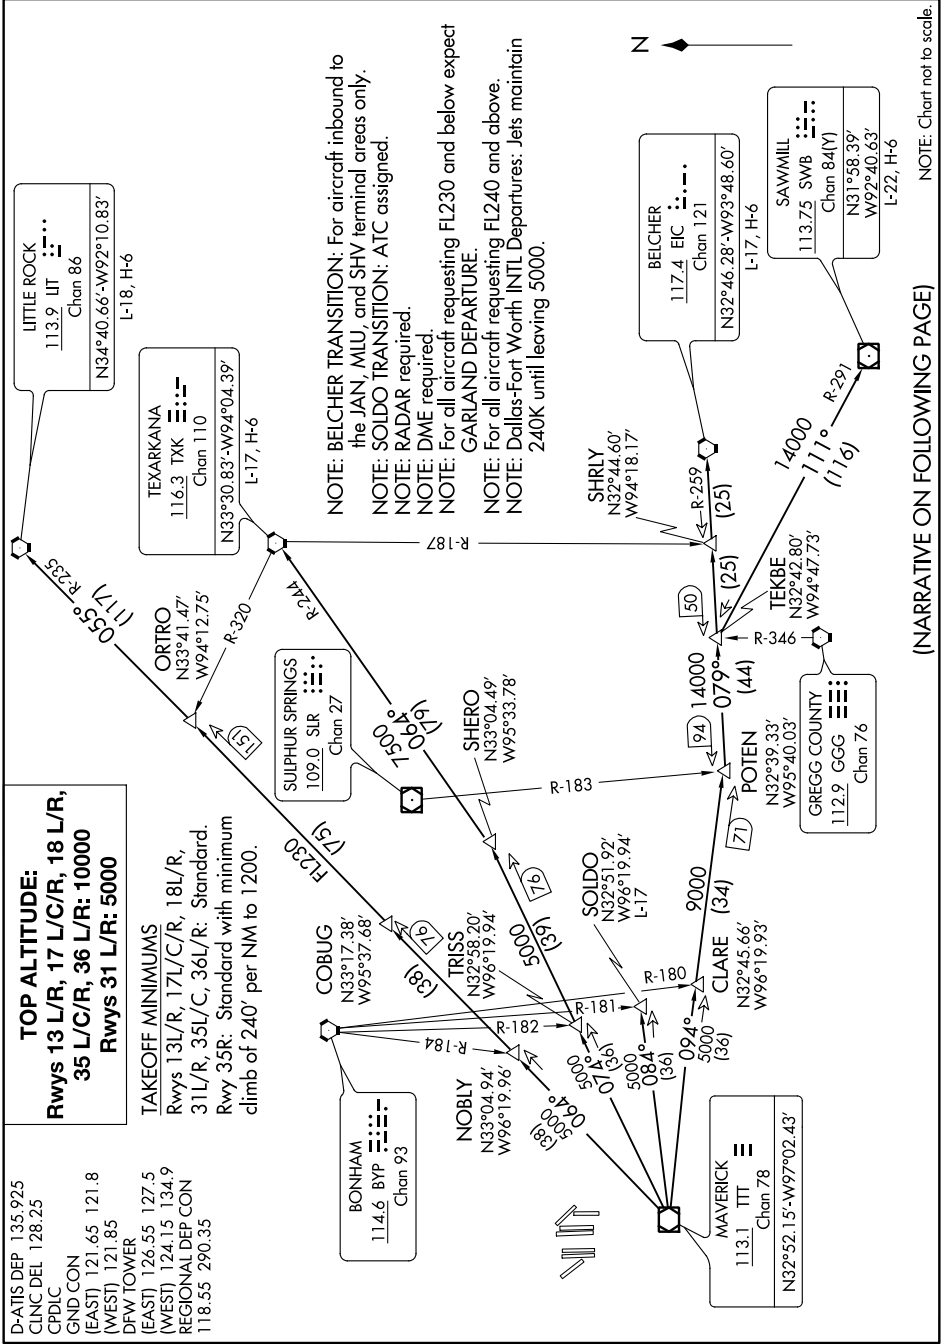

DALLAS SIX DEPARTURE

SC-2, 08 OCT 2020 to 05 NOV 2020

(NARRATIVE ON FOLLOWING PAGE)

NOTE: Chart not to scale

DALLAS SIX DEPARTURE

SC-2, 08 OCT 2020 to 05 NOV 2020