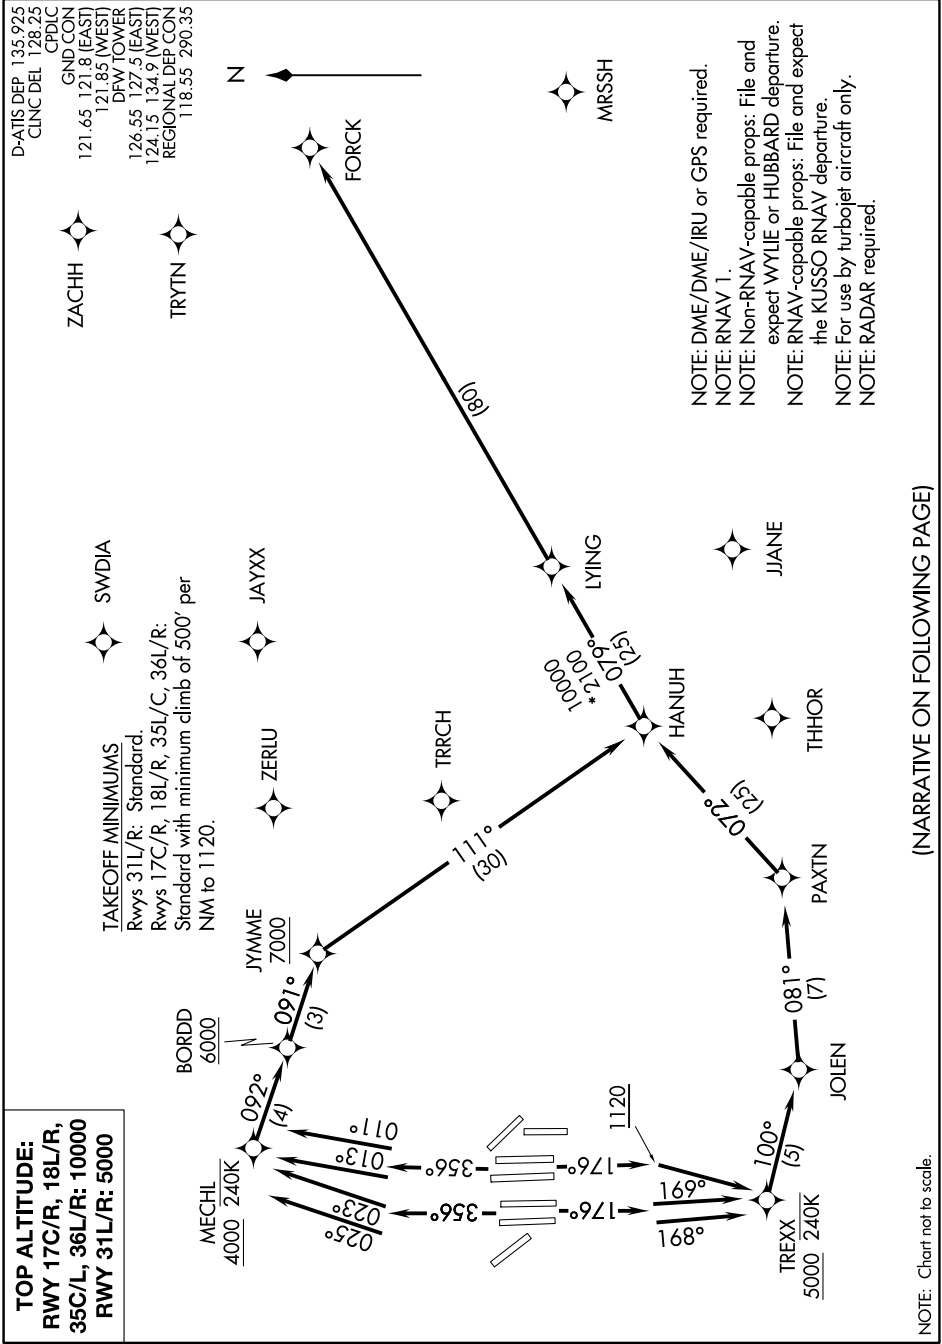

FORCK TWO DEPARTURE (RNAV)

SC-2, 08 OCT 2020 to 05 NOV 2020

(NARRATIVE ON FOLLOWING PAGE)

NOTE: Chart not to scale.

SC-2, 08 OCT 2020 to 05 NOV 2020