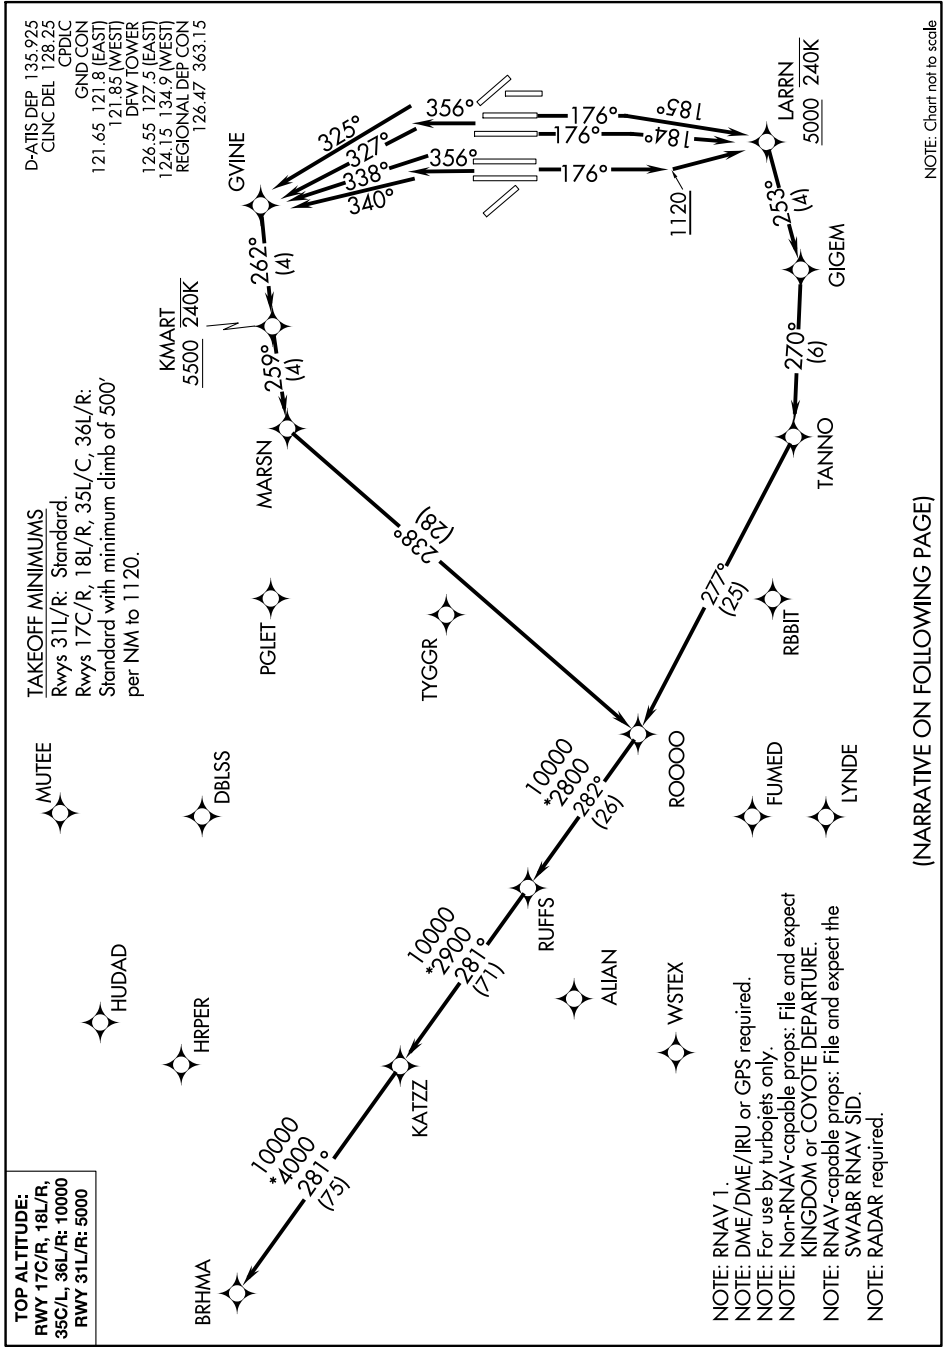

# KATZZ TWO DEPARTURE (RNAV)

0202 \ 08 OCT 2020 to 05 NOV 2020

NOTE: Chart not to scale

(NARRATIVE ON FOLLOWING PAGE)

SC-2, 08 OCT 2020 to 05 NOV 2020

# KATZZ TWO DEPARTURE (RNAV)

(KATZZ2.KATZZ) 04FEB16