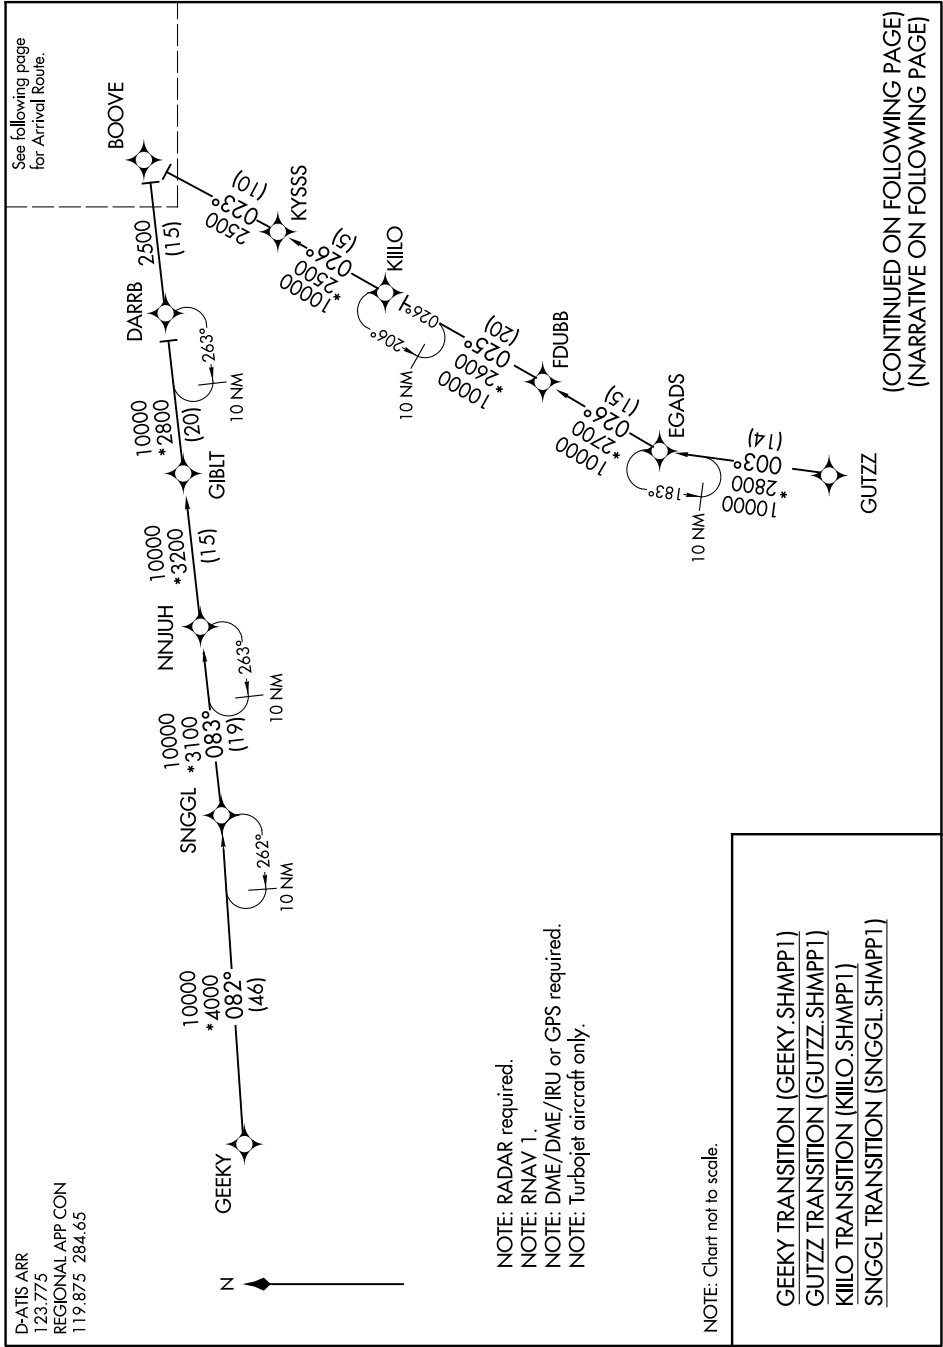

SHMPP ONE ARRIVAL (RNAV) Transition Routes

SC-2, 08 OCT 2020 to 05 NOV 2020

SHMPP ONE ARRIVAL (RNAV) Transition Routes

SC-2, 08 OCT 2020 to 05 NOV 2020