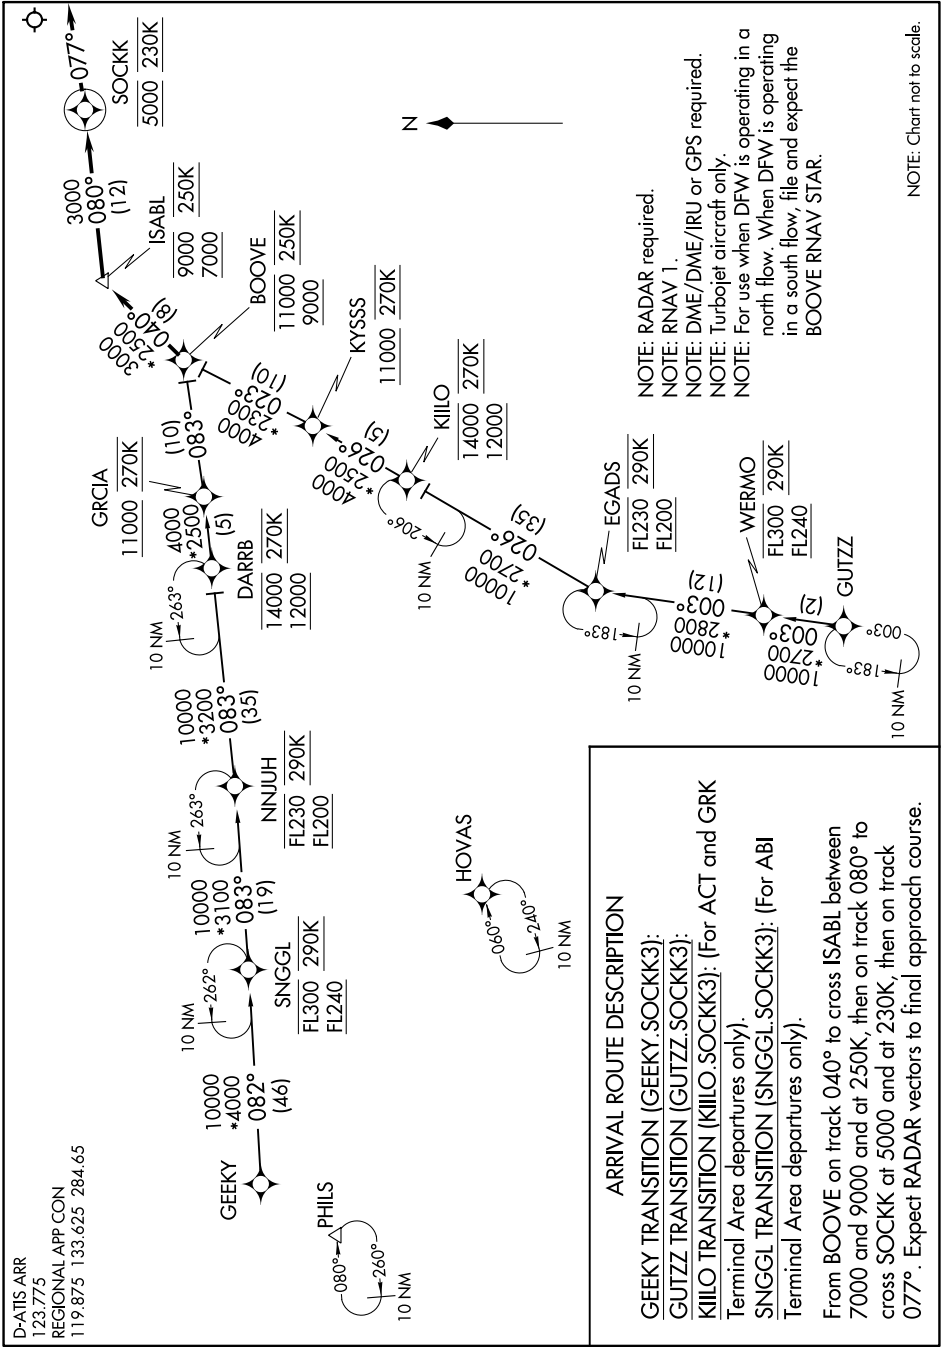

(BOOVE.SOCKK3) 17117

SOCKK THREE ARRIVAL (RNAV)

AL-6039 (FAA)

DALLAS-FORT WORTH INTL (DFW)
DALLAS-FORT WORTH, TEXAS

SC-2, 08 OCT 2020 to 05 NOV 2020

SOCKK THREE ARRIVAL (RNAV)

(BOOVE.SOCKK3) 26MAY16

SC-2, 08 OCT 2020 to 05 NOV 2020

DALLAS-FORT WORTH, TEXAS
DALLAS-FORT WORTH INTL (DFW)