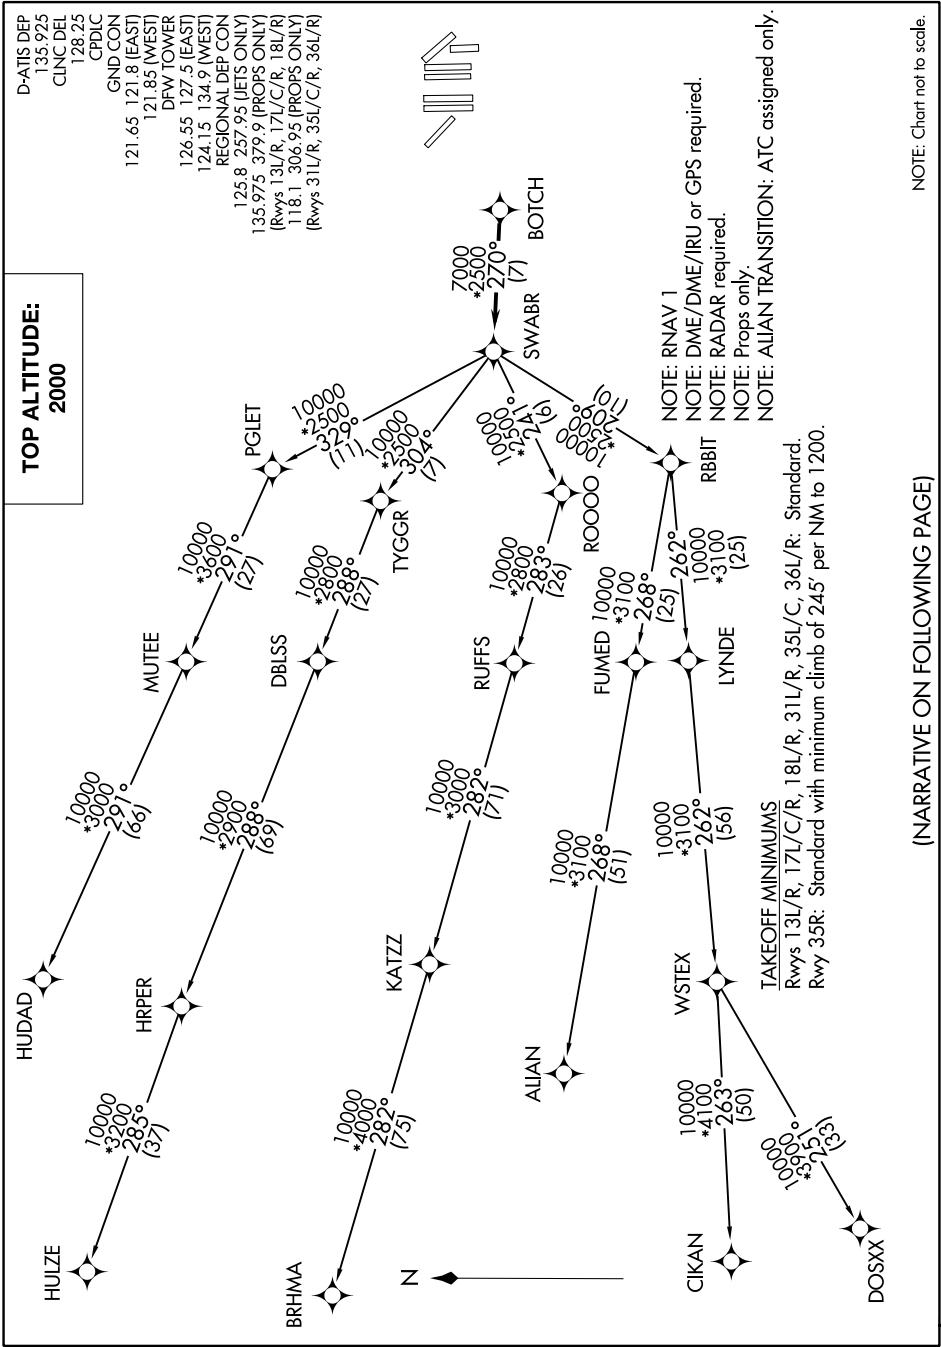

SWABR SIX DEPARTURE (RNAV)

SC-2, 08 OCT 2020 to 05 NOV 2020

NOTE: Chart not to scale.

(NARRATIVE ON FOLLOWING PAGE)

SC-2, 08 OCT 2020 to 05 NOV 2020

SWABR SIX DEPARTURE (RNAV)