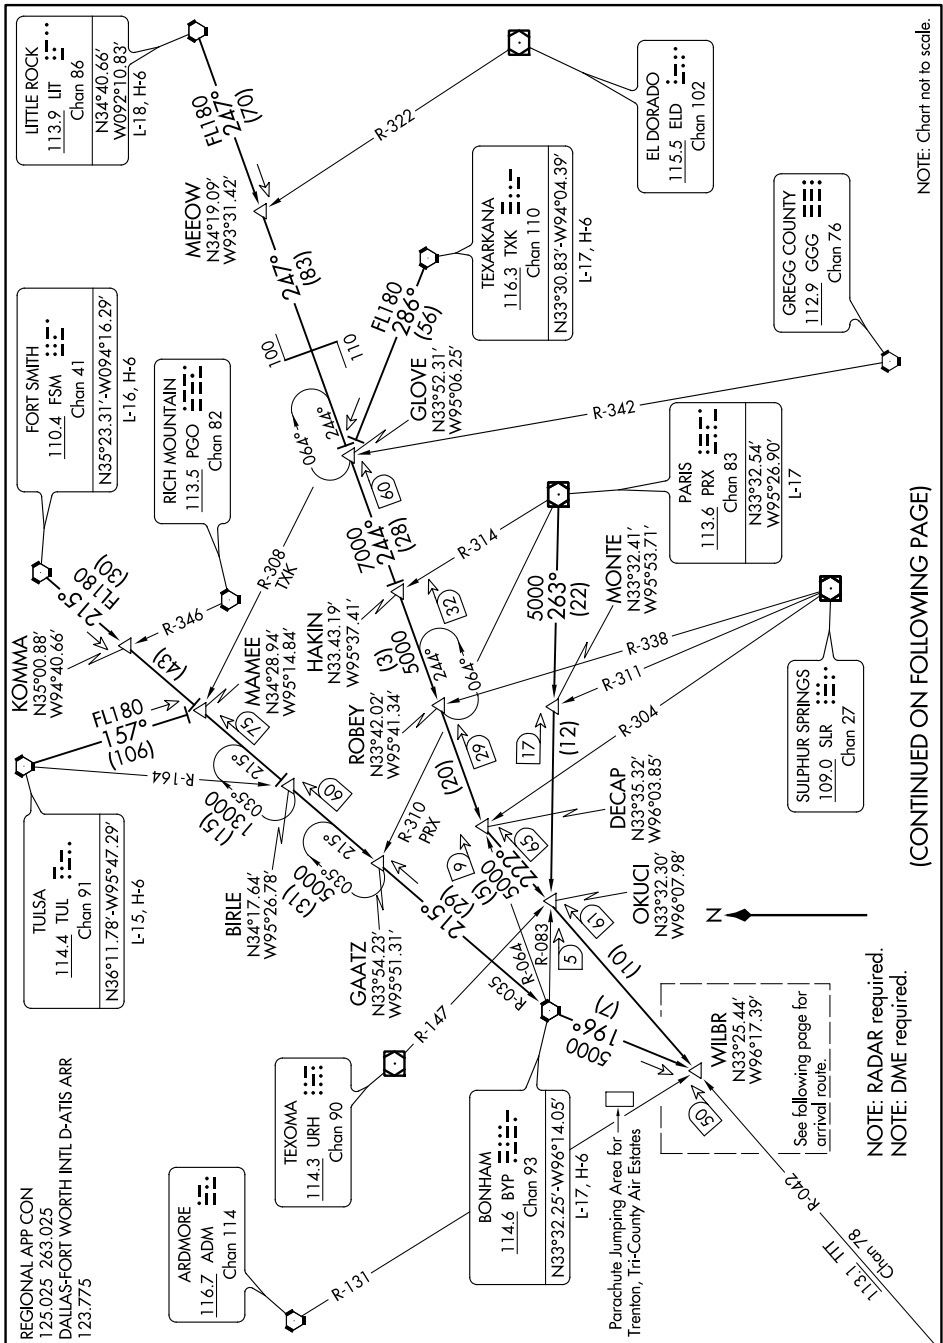

WILBR FIVE ARRIVAL

Transition Routes

SC-2, 08 OCT 2020 to 05 NOV 2020

NOTE: Chart not to scale.

(CONTINUED ON FOLLOWING PAGE)

NOTE: RADAR required.
NOTE: DME required.

SC-2, 08 OCT 2020 to 05 NOV 2020

WILBR FIVE ARRIVAL

Transition Routes