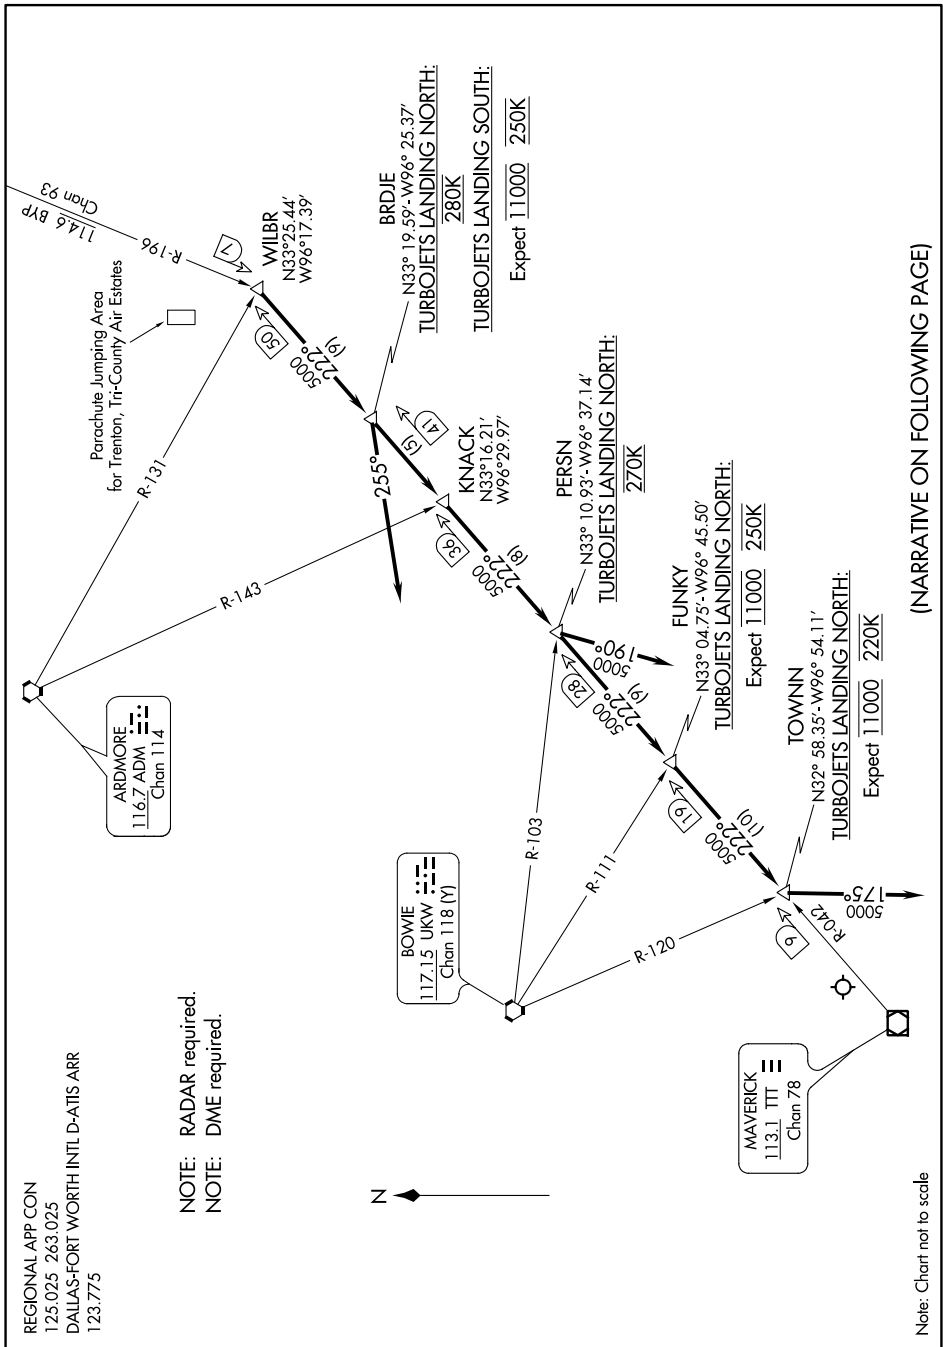

WILBR FIVE ARRIVAL

Arrival Routes

SC-2, 08 OCT 2020 to 05 NOV 2020

NOTE: RADAR required.
NOTE: DME required.

REGIONAL APP CON
125.025 263.025
DALLAS-FORT WORTH INTL D-ATIS ARR
123.775

(NARRATIVE ON FOLLOWING PAGE)

SC-2, 08 OCT 2020 to 05 NOV 2020

Note: Chart not to scale