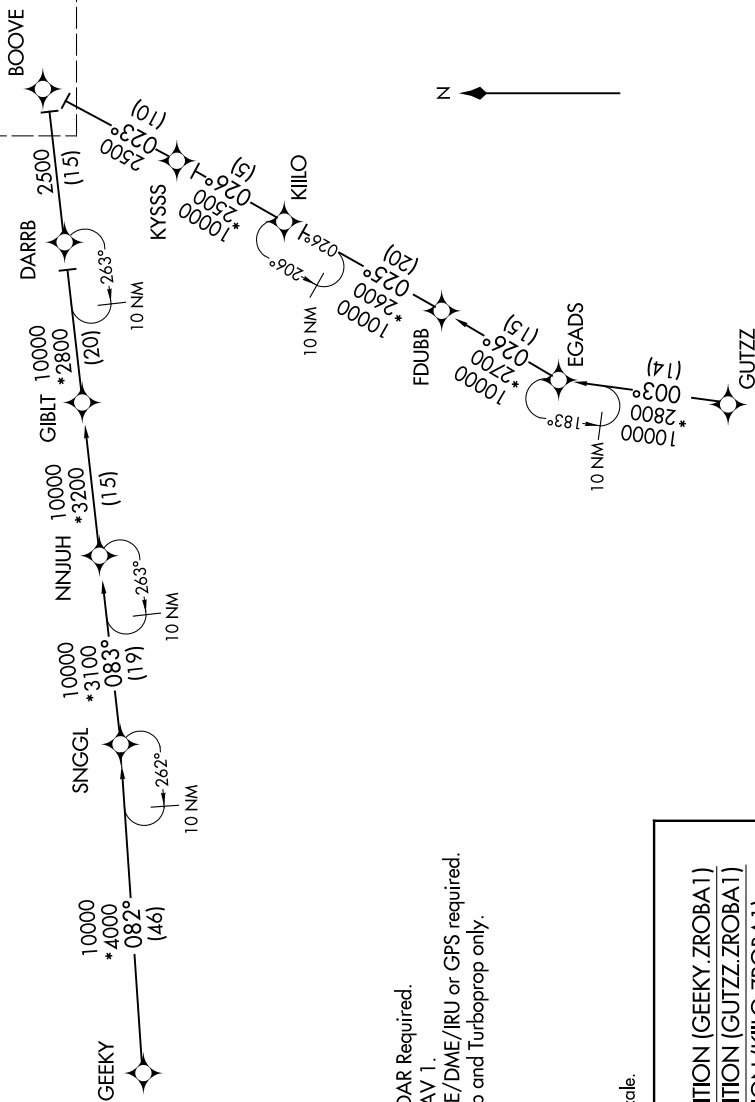

ZROBA ONE ARRIVAL (RNAV) Transition Routes

SC-2, 08 OCT 2020 to 05 NOV 2020

D-ATIS ARR
123.775
REGIONAL APP CON
119.875 284.65

ZROBA ONE ARRIVAL (RNAV) Transition Routes

- NOTE: RADAR Required.
- NOTE: RNAV 1.
- NOTE: DME/DME/IRU or GPS required.
- NOTE: Prop and Turboprop only.

NOTE: Chart not to scale.

GEEKY TRANSITION (GEEKY.ZROBA1)
 GUTZZ TRANSITION (GUTZZ.ZROBA1)
 KILLO TRANSITION (KILLO.ZROBA1)
 SNGGL TRANSITION (SNGGL.ZROBA1)

(CONTINUED ON FOLLOWING PAGE)
(NARRATIVE ON FOLLOWING PAGE)

SC-2, 08 OCT 2020 to 05 NOV 2020

See following page
for Arrival Route.