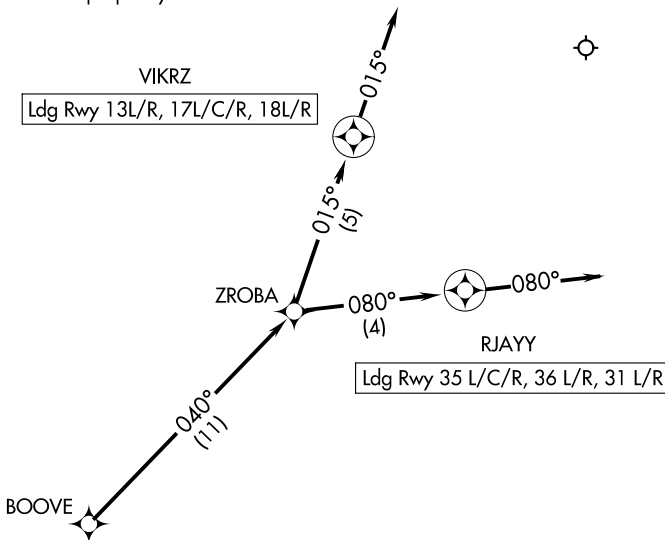

ZROBA ONE ARRIVAL (RNAV) Arrival Route

D-ATIS ARR
123.775
REGIONAL APP CON
119.875 284.65

- NOTE: RADAR Required.
- NOTE: RNAV 1.
- NOTE: DME/DME/IRU or GPS required.
- NOTE: Prop and Turboprop only.

NOTE: Chart not to scale.

ARRIVAL ROUTE DESCRIPTION

From BOOVE on track 040° to ZROBA.

Landing RUNWAYS 13L/R, 17L/C/R, 18L/R: From ZROBA on track 015° to VIKRZ, then on track 015°. Expect RADAR vectors to final approach course.

Landing RUNWAYS 35L/C/R, 36L/R, 31L/R: From ZROBA on track 080° to RJAYY, then on track 080°. Expect RADAR vectors to final approach course.