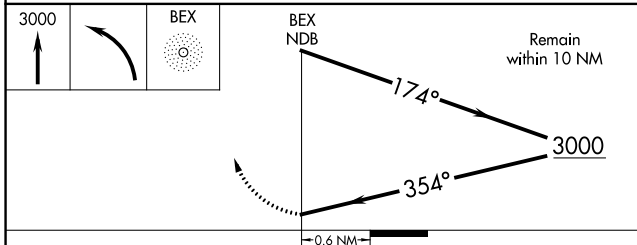

NA Use Ottumwa altimeter setting; when not available, procedure NA.

MISSED APPROACH: Climb to 3000 then left turn direct BEX NDB and hold.

CHICAGO CENTER
118.15 335.575

UNICOM
122.8 (CTAF)

CATEGORY	A	B	C	D
S-36	1500-1	612 (700-1)	1500-1¼ 612 (700-1¼)	NA
CIRCLING	1500-1	612 (700-1)	1520-1¼ 632 (700-1¼)	NA