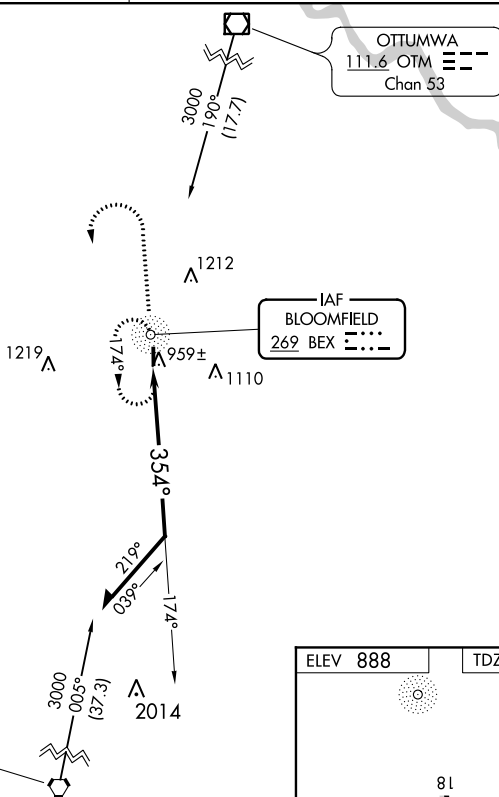

NDB BEX 269	APP CRS 354°	Rwy Idg TDZE Apt Elev	3401 888 888
-----------------------	------------------------	-----------------------------	-----------------------------------------

NDB RWY 36
BLOOMFIELD MUNI (4K6)

NA Use Ottumwa altimeter setting; when not available, procedure NA.

MISSED APPROACH: Climb to 3000 then left turn direct BEX NDB and hold.

CHICAGO CENTER
118.15 335.575

UNICOM
122.8 (CTAF)

CATEGORY	A	B	C	D
S-36	1500-1	612 (700-1)	1500-1¼ 612 (700-1¼)	NA
CIRCLING	1500-1	612 (700-1)	1520-1¼ 632 (700-1¼)	NA

NC-3, 08 OCT 2020 to 05 NOV 2020

NC-3, 08 OCT 2020 to 05 NOV 2020