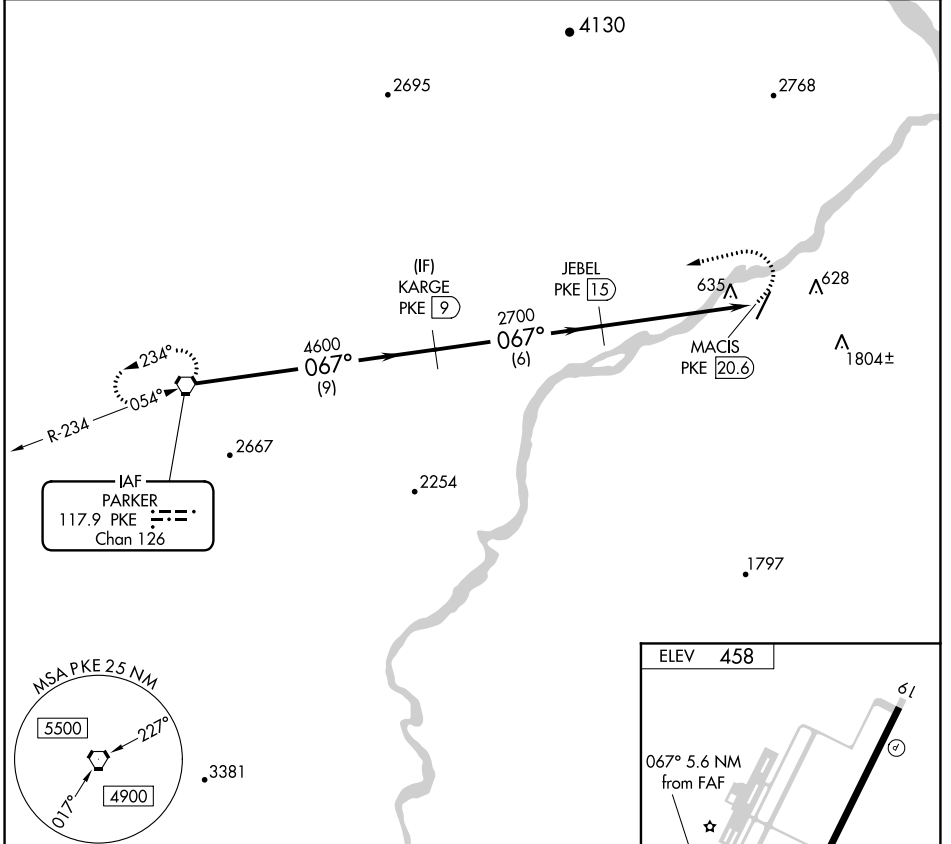

VORTAC PKE 117.9 Chan 126	APP CRS 067°	Rwy Idg TDZE Apt Elev N/A N/A 458
---	------------------------	---

VOR/DME-A
AVI SUQUILLA (P2 \emptyset)

V When local altimeter setting not received, use Blythe altimeter setting and increase all MDA 100 feet.
NA MISSED APPROACH: Climbing left turn to 5000 direct PKE VORTAC and hold.

AWOS-3PT 132.75	LOS ANGELES CENTER 128.15 285.6	UNICOM 122.725 (CTAF) \emptyset
---------------------------	---	---

CATEGORY	A	B	C	D
C CIRCLING	1900-1¼ 1442 (1500-1¼)	1900-1½ 1442 (1500-1½)	1900-3 1442 (1500-3)	NA

SW-4, 08 OCT 2020 to 05 NOV 2020

SW-4, 08 OCT 2020 to 05 NOV 2020