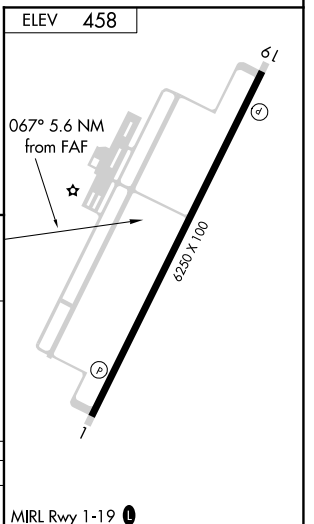

VORTAC PKE 117.9 Chan 126	APP CRS 067°	Rwy Idg TDZE Apt Elev N/A N/A 458

VOR/DME-A
AVI SUQUILLA (P2 $\emptyset$)

V When local altimeter setting not received, use Blythe altimeter setting and increase all MDA 100 feet.
NA MISSED APPROACH: Climbing left turn to 5000 direct PKE VORTAC and hold.

AWOS-3PT 132.75	LOS ANGELES CENTER 128.15 285.6	UNICOM 122.725 (CTAF) $\emptyset$

CATEGORY	A	B	C	D
C CIRCLING	1900-1¼ 1442 (1500-1¼)	1900-1½ 1442 (1500-1½)	1900-3 1442 (1500-3)	NA

SW-4, 08 OCT 2020 to 05 NOV 2020

SW-4, 08 OCT 2020 to 05 NOV 2020