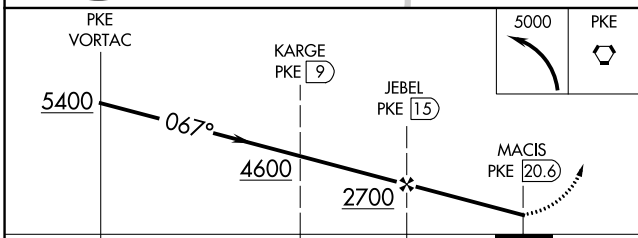

VORTAC PKE 117.9 Chan 126	APP CRS 067°	Rwy Idg TDZE Apt Elev N/A N/A 458
---	------------------------	---

VOR/DME-A
AVI SUQUILLA (P2 \emptyset)

V When local altimeter setting not received, use Blythe altimeter setting and increase all MDA 100 feet.
NA MISSED APPROACH: Climbing left turn to 5000 direct PKE VORTAC and hold.

AWOS-3PT 132.75	LOS ANGELES CENTER 128.15 285.6	UNICOM 122.725 (CTAF) \emptyset
---------------------------	---	---

CATEGORY	A	B	C	D
C CIRCLING	1900-1¼ 1442 (1500-1¼)	1900-1½ 1442 (1500-1½)	1900-3 1442 (1500-3)	NA