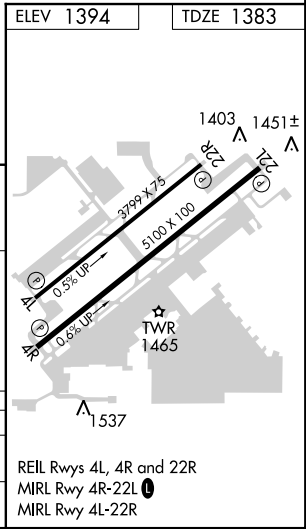

WAAS CH 56625 W04A	APP CRS 039°	Rwy Idg TDZE Apt Elev	3799 1383 1394
--	------------------------	-----------------------------	---

RNAV (GPS) RWY 4L

FALCON FIELD (F'F'Z)

RNP APCH.

⚠ When local altimeter setting not received, use Phoenix Sky Harbor Intl altimeter setting and increase all MDA 80 feet and increase LP Cat C visibility ¼ SM and LNAV Cat C visibility ⅓ SM.

MISSED APPROACH: Climbing right turn to 5000 direct SACAT and hold, continue climb-in-hold to 5000.

ATIS 118,25	PHOENIX APP CON 120.7 239.0	FALCON TOWER ★ 124.6 (CTAF) 0	GND CON 121.3	UNICOM 122.95
-----------------------	---------------------------------------	---	-------------------------	-------------------------