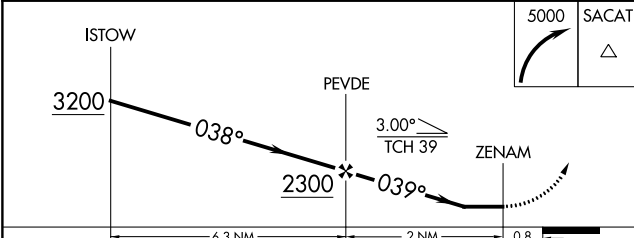

MISSED APPROACH: Climbing right turn to 5000 direct SACAT and hold, continue climb-in-hold to 5000.

ATIS 118,25	PHOENIX APP CON 120.7 239.0	FALCON TOWER ★ 124.6 (CTAF) 0	GND CON 121.3	UNICOM 122.95
-----------------------	---------------------------------------	---	-------------------------	-------------------------