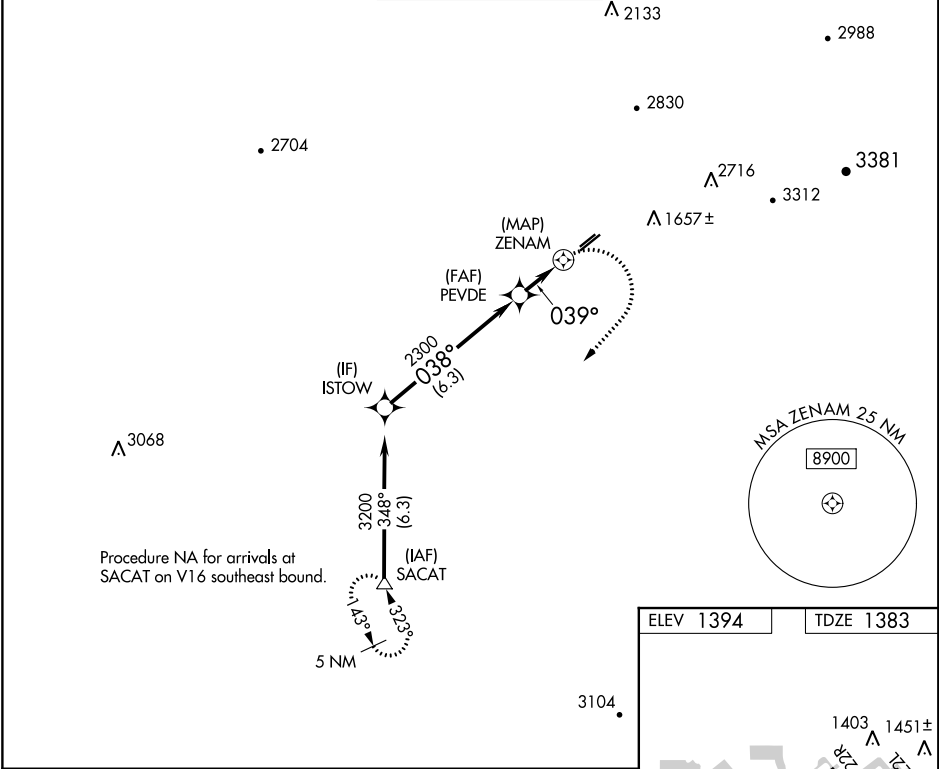

WAAS CH 56625 W04A	APP CRS 039°	Rwy Idg TDZE Apt Elev	3799 1383 1394
--	------------------------	-----------------------------	---

RNAV (GPS) RWY 4L

FALCON FIELD (F'F'Z)

RNP APCH.

⚠ When local altimeter setting not received, use Phoenix Sky Harbor Intl altimeter setting and increase all MDA 80 feet and increase LP Cat C visibility ¼ SM and LNAV Cat C visibility ⅓ SM.

MISSED APPROACH: Climbing right turn to 5000 direct SACAT and hold, continue climb-in-hold to 5000.

ATIS 118,25	PHOENIX APP CON 120.7 239.0	FALCON TOWER ★ 124.6 (CTAF) 0	GND CON 121.3	UNICOM 122.95
-----------------------	---------------------------------------	---	-------------------------	-------------------------

SW-4, 08 OCT 2020 to 05 NOV 2020

SW-4, 08 OCT 2020 to 05 NOV 2020