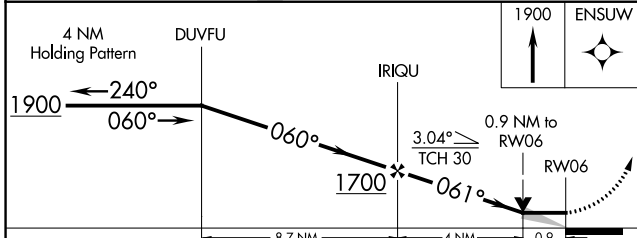

MISSED APPROACH: Climb to 1900 direct ENSUW and hold.

AWOS-3P
119.925

ANCHORAGE CENTER
135.3 239.25

CTAF
122.9

AK, 10 SEP 2020 to 05 NOV 2020

AK, 10 SEP 2020 to 05 NOV 2020

ELEV	101	TDZE	101
------	-----	------	-----