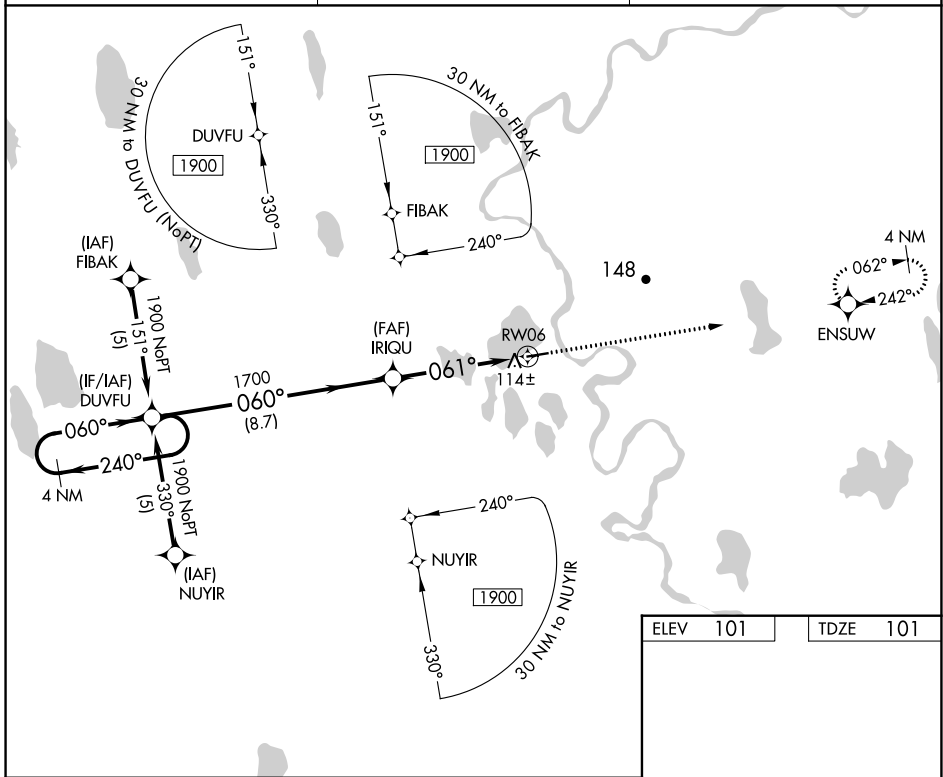

APP CRS	Rwy Idg	4370
061°	TDZE	101
	Apt Elev	101

RNAV (GPS) RWY 6

ATQASUK EDWARD BURNELL SR MEMORIAL (ATK)(PATQ)

▽ DME/DME RNP-0.3 NA.
▲ If local altimeter setting not received, use Barrow altimeter setting and increase all MDAs 140 feet.
❄ -43°C
 VDP NA when using Barrow altimeter setting

MISSED APPROACH: Climb to 1900 direct ENSUW and hold.

AWOS-3P
119.925

ANCHORAGE CENTER
135.3 239.25

CTAF
122.9

AK, 10 SEP 2020 to 05 NOV 2020

AK, 10 SEP 2020 to 05 NOV 2020

ELEV	101	TDZE	101
------	-----	------	-----

CATEGORY	A	B	C	D
LNVA MDA	420-1 319 (400-1)			NA
CIRCLING	480-1 379 (400-1)	560-1 459 (500-1)	560-1½ 459 (500-1½)	NA

REIL Rws 6 and 24
 MIRL Rwy 6-24

RNAV (GPS) RWY 6