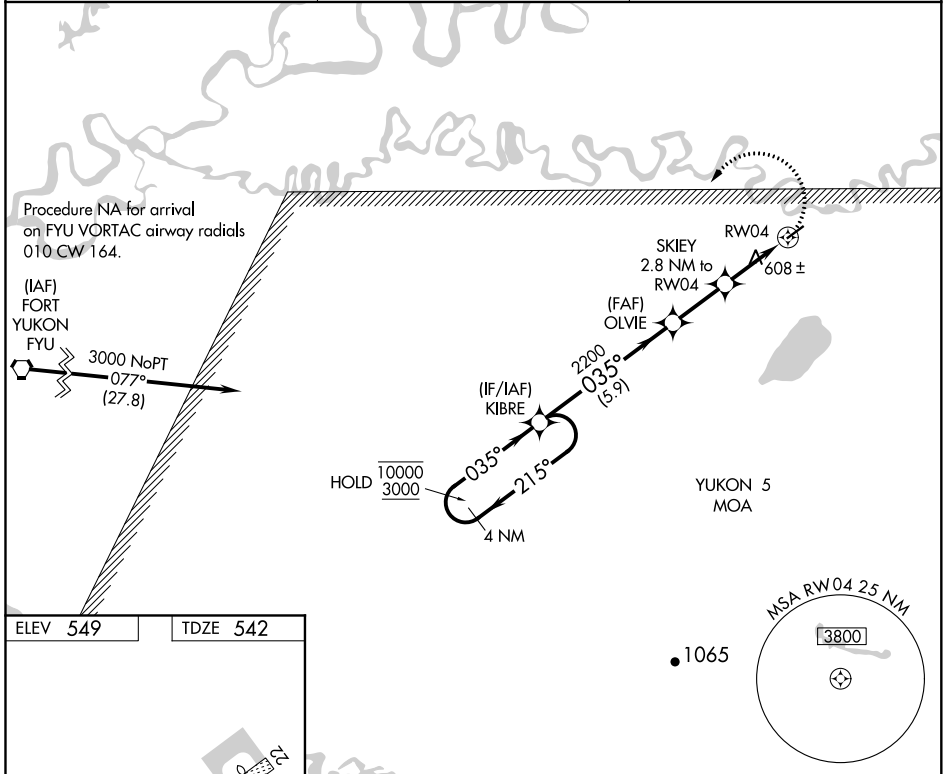

APP CRS 035°	Rwy Idg 4000
	TDZE 542
	Apt Elev 549

RNAV (GPS) RWY 4

CHALKYITSIK (CIK) (PACI)

RNP APCH.

▼ Procedure NA at night.

▲ NA Rwy 4 helicopter visibility reduction below 1 SM NA.

⊗ -32°C Use Fort Yukon altimeter setting.

MISSED APPROACH: Climbing left turn to 3000 direct KIBRE and hold.

FYU/PFYU AWOS-3P 125.8	ANCHORAGE CENTER 135.0 225.4	CTAF 122.9
----------------------------------	--	----------------------

CATEGORY	A	B	C	D
LNAV MDA	960-1	418 (500-1)	960-1½	418 (500-1½)
Ⓢ CIRCLING	1080-1 531 (600-1)	1160-1 611 (700-1)	1200-1¾ 651 (700-1¾)	1360-2¾ 811 (900-2¾)

AK, 10 SEP 2020 to 05 NOV 2020

AK, 10 SEP 2020 to 05 NOV 2020