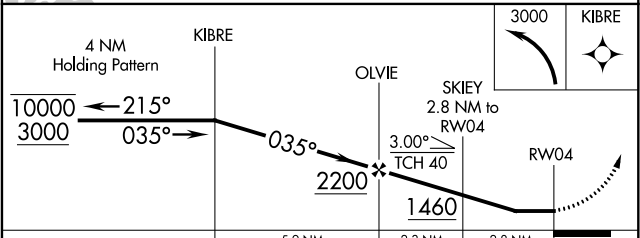

APP CRS 035°	Rwy Idg 4000
	TDZE 542
	Apt Elev 549

RNAV (GPS) RWY 4

CHALKYITSIK (CIK) (PACI)

RNP APCH.

▼ Procedure NA at night.

▲ NA Rwy 4 helicopter visibility reduction below 1 SM NA.

⊗ -32°C Use Fort Yukon altimeter setting.

MISSED APPROACH: Climbing left turn to 3000 direct KIBRE and hold.

FYU/PFYU AWOS-3P 125.8	ANCHORAGE CENTER 135.0 225.4	CTAF 122.9
----------------------------------	--	----------------------

CATEGORY	A	B	C	D
LNAV MDA	960-1	418 (500-1)	960-1½	418 (500-1½)
Ⓢ CIRCLING	1080-1 531 (600-1)	1160-1 611 (700-1)	1200-1¾ 651 (700-1¾)	1360-2¾ 811 (900-2¾)