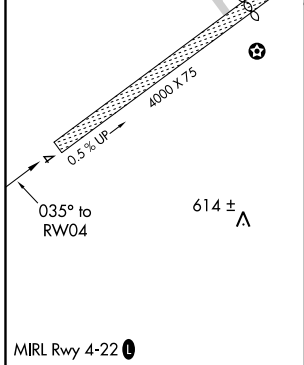

APP CRS 035°	Rwy Idg 4000
	TDZE 542
	Apt Elev 549

RNAV (GPS) RWY 4

CHALKYITSIK (CIK) (PACI)

RNP APCH.

▼ Procedure NA at night.

▲ NA Rwy 4 helicopter visibility reduction below 1 SM NA.

⊗ -32°C Use Fort Yukon altimeter setting.

MISSED APPROACH: Climbing left turn to 3000 direct KIBRE and hold.

FYU/PFYU AWOS-3P 125.8	ANCHORAGE CENTER 135.0 225.4	CTAF 122.9
----------------------------------	--	----------------------

CATEGORY	A	B	C	D
LNAV MDA	960-1	418 (500-1)	960-1½	418 (500-1½)
Ⓢ CIRCLING	1080-1 531 (600-1)	1160-1 611 (700-1)	1200-1¾ 651 (700-1¾)	1360-2¾ 811 (900-2¾)