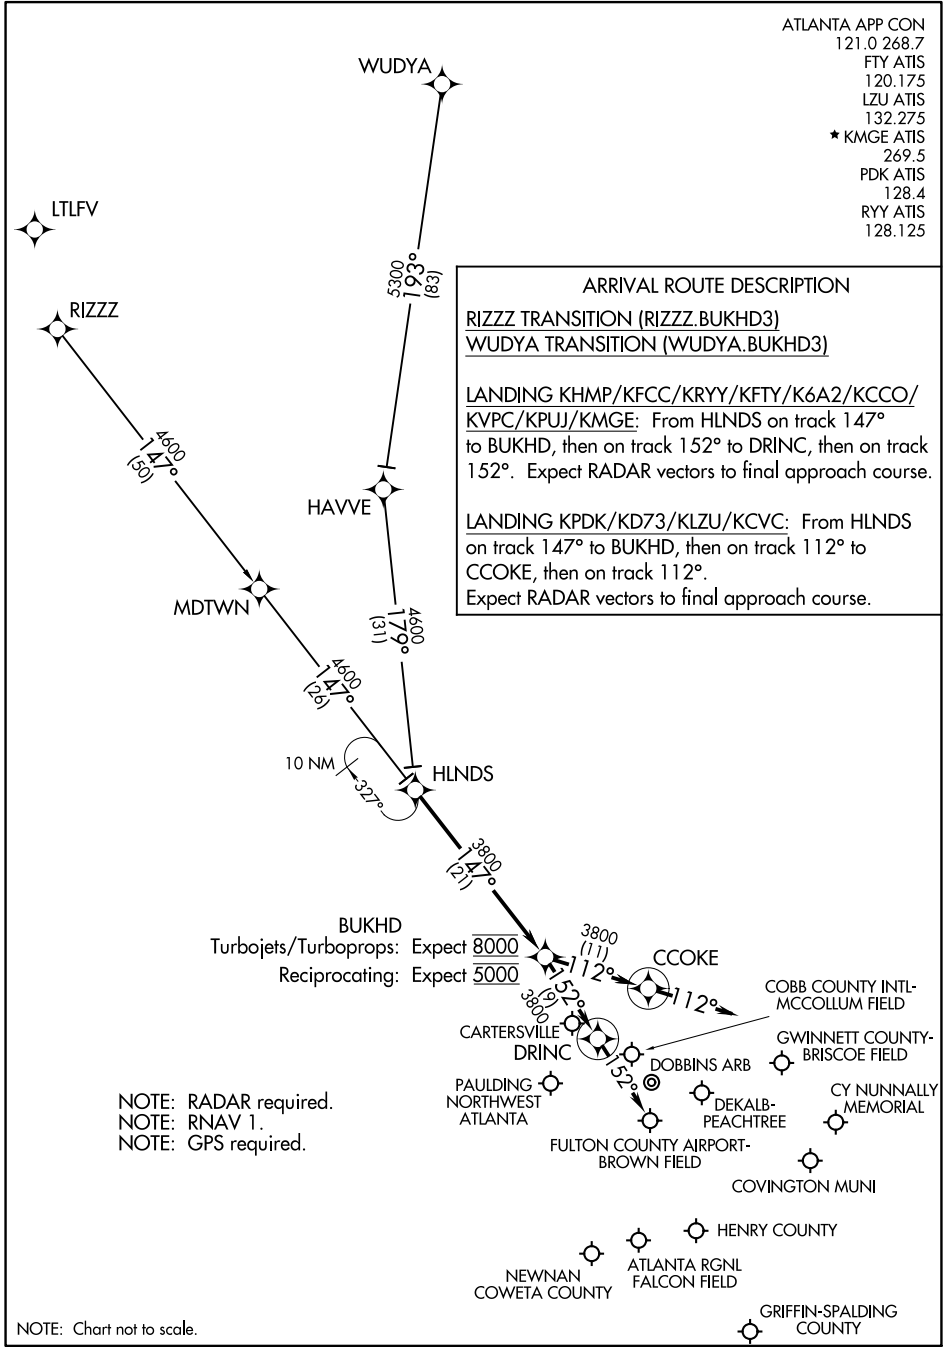

# BUKHD THREE ARRIVAL (RNAV)

ATLANTA, GEORGIA

ATLANTA APP CON  
 121.0 268.7  
 FTY ATIS  
 120.175  
 LZU ATIS  
 132.275  
 ★ KMGE ATIS  
 269.5  
 PDK ATIS  
 128.4  
 RYY ATIS  
 128.125

**ARRIVAL ROUTE DESCRIPTION**

RIZZZ TRANSITION (RIZZZ.BUKHD3)  
WUDYA TRANSITION (WUDYA.BUKHD3)

LANDING KHMP/KFCC/KRYY/KFTY/K6A2/KCCO/  
 KVPC/KPUJ/KMGE: From HLNDS on track 147°  
 to BUKHD, then on track 152° to DRINC, then on track  
 152°. Expect RADAR vectors to final approach course.

LANDING KPDK/KD73/KLZU/KCVC: From HLNDS  
 on track 147° to BUKHD, then on track 112° to  
 CCOKE, then on track 112°.  
 Expect RADAR vectors to final approach course.

SE-4, 03 DEC 2020 to 31 DEC 2020

SE-4, 03 DEC 2020 to 31 DEC 2020

NOTE: RADAR required.  
 NOTE: RNAV 1.  
 NOTE: GPS required.

NOTE: Chart not to scale.