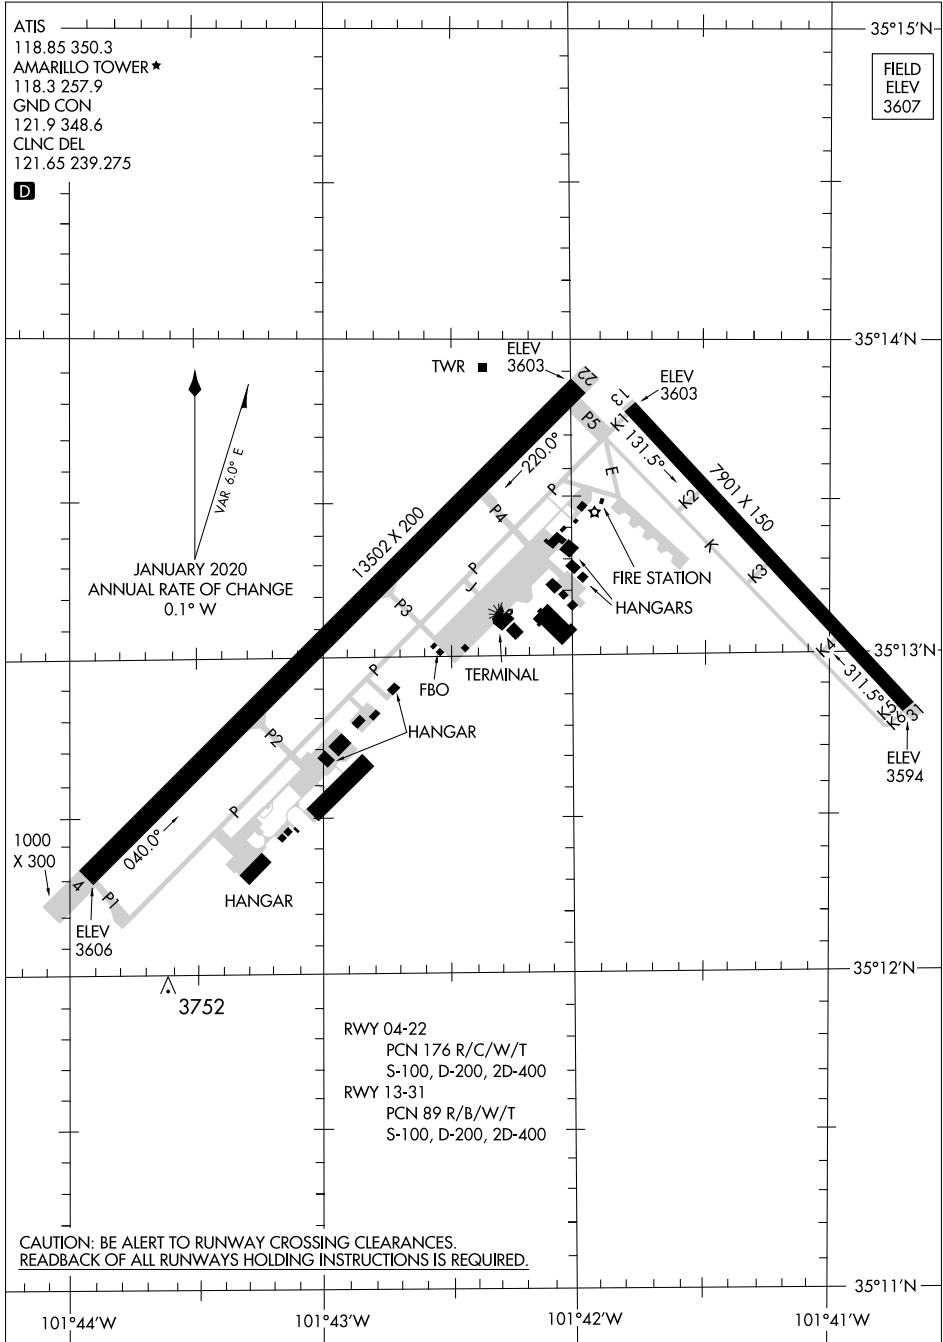

# AIRPORT DIAGRAM

RICK HUSBAND AMARILLO INTL (A.M.A.)  
AMARILLO, TEXAS

AL-19 (FAA)

SC-2, 25 MAR 2021 to 22 APR 2021

SC-2, 25 MAR 2021 to 22 APR 2021

# AIRPORT DIAGRAM

RICK HUSBAND AMARILLO INTL (A.M.A.)  
AMARILLO, TEXAS